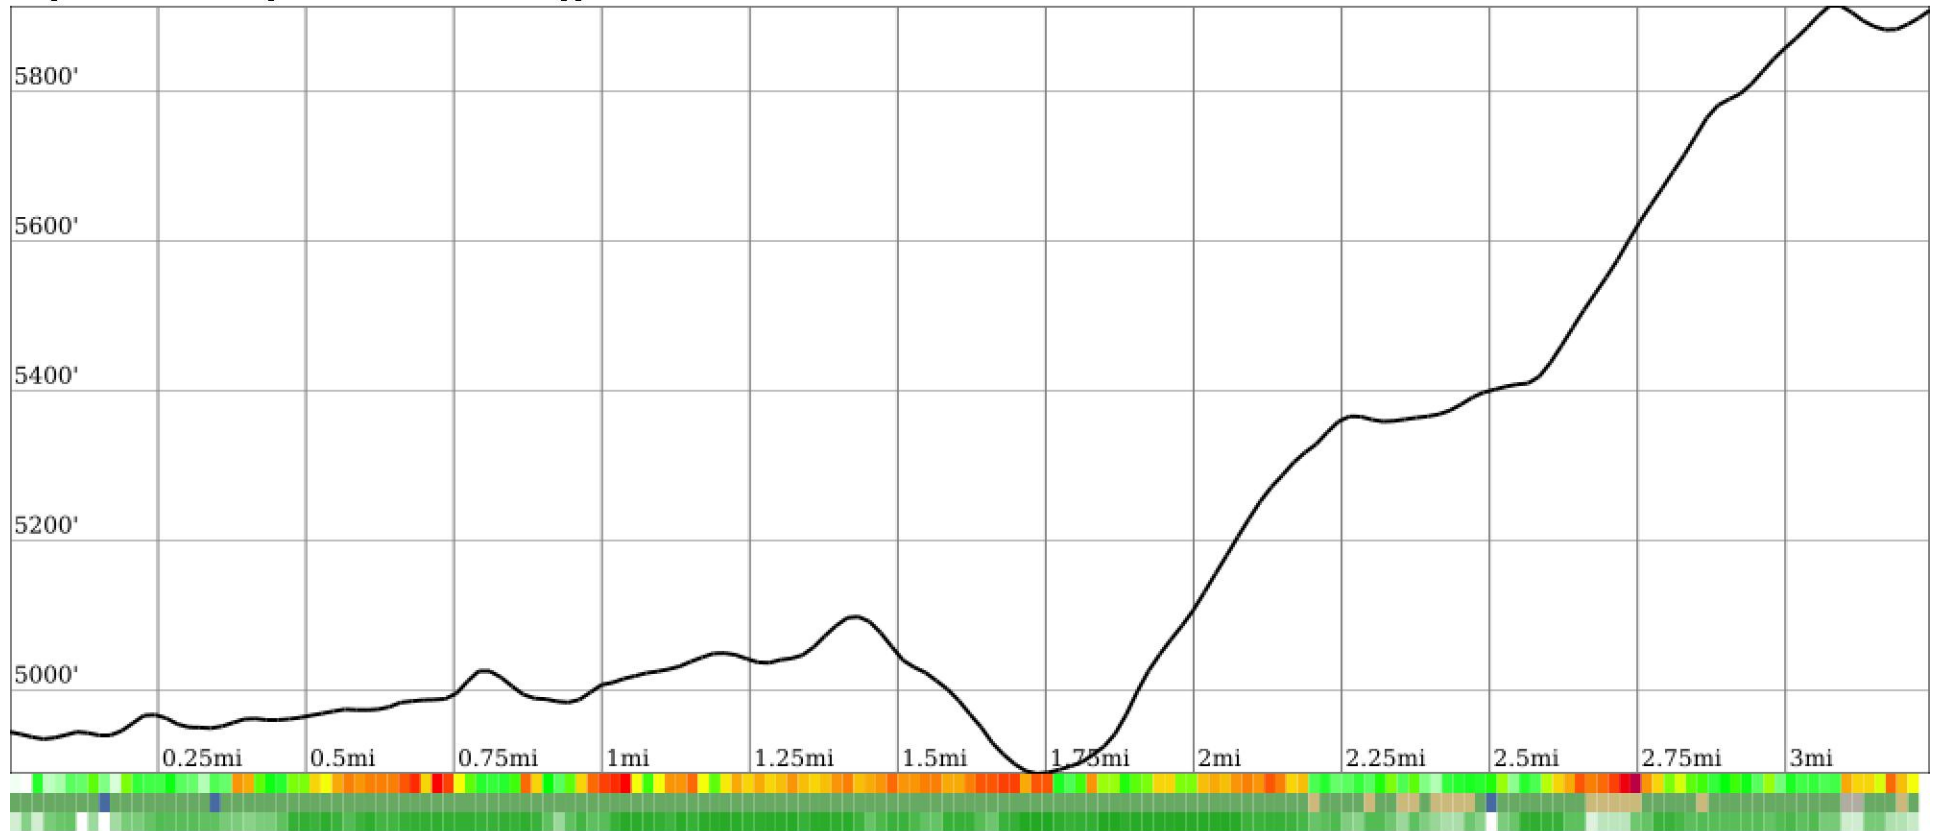

Measured Profile

range 4885' to 5912' gain 1302' loss 338' exaggeration 6.7x

Slope Angle (top), Land Cover (middle), Tree Cover (bottom)