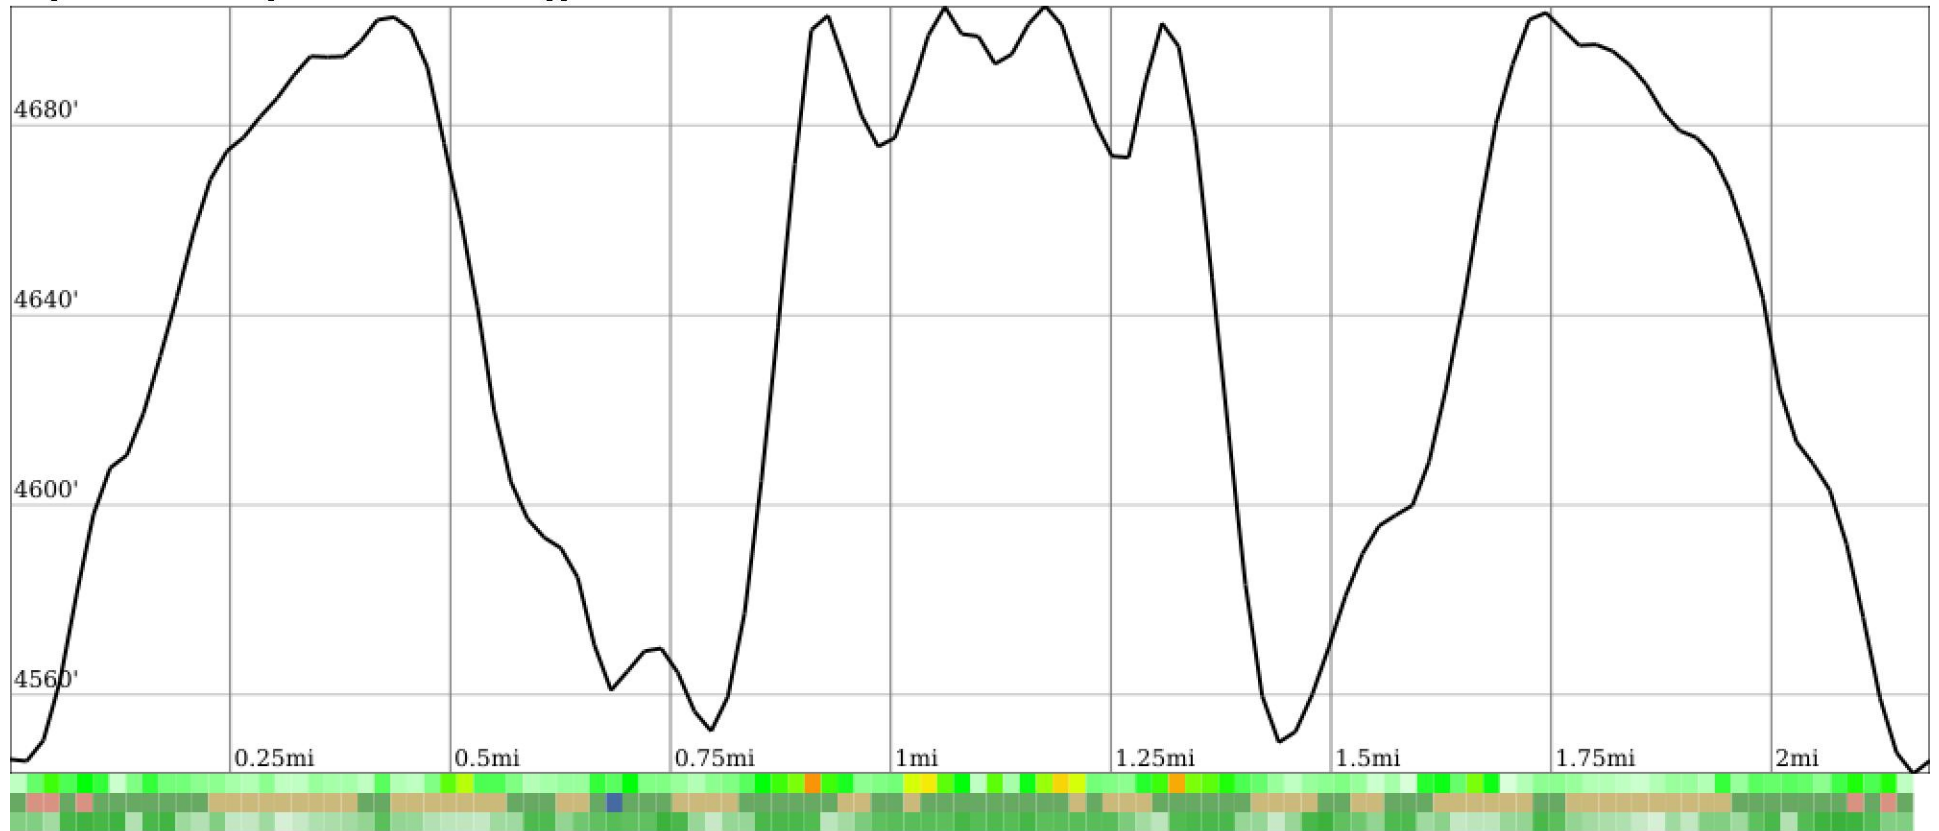

Measured Profile

range 4541' to 4705' gain 541' loss 541' exaggeration 28.5x

Slope Angle (top), Land Cover (middle), Tree Cover (bottom)

Min 4543'
Avg 4639'
Max 4705'
Delta 162'

Min 3°
Avg 13°
Max 33°

Land Cover

- Forest 51%
- Shrub 44%
- Developed 4%