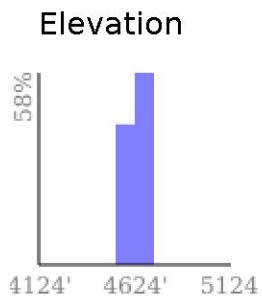

Measured Profile

range 4541' to 4705' gain 541' loss 541' exaggeration 28.5x

Slope Angle (top), Land Cover (middle), Tree Cover (bottom)

Min 4543'
Avg 4639'
Max 4705'
Delta 162'

Min 3°
Avg 13°
Max 33°

Land Cover

- Forest 51%
- Shrub 44%
- Developed 4%