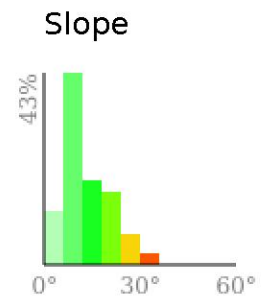

Measured Profile

range 4541' to 4705' gain 541' loss 541' exaggeration 28.5x

Slope Angle (top), Land Cover (middle), Tree Cover (bottom)

Min 4543'
Avg 4639'
Max 4705'
Delta 162'

Min 3°
Avg 13°
Max 33°

Land Cover

- Forest 51%
- Shrub 44%
- Developed 4%