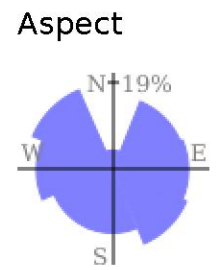

Measured Profile

range 4541' to 4705' gain 541' loss 541' exaggeration 28.5x

Slope Angle (top), Land Cover (middle), Tree Cover (bottom)

Min 4543'
Avg 4639'
Max 4705'
Delta 162'

Min 3°
Avg 13°
Max 33°

Land Cover

- Forest 51%
- Shrub 44%
- Developed 4%