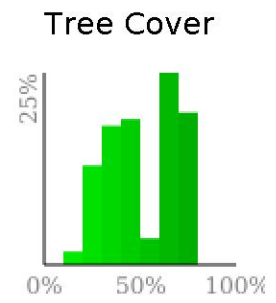

Measured Profile

range 4541' to 4705' gain 541' loss 541' exaggeration 28.5x

Slope Angle (top), Land Cover (middle), Tree Cover (bottom)

Min 4543'
Avg 4639'
Max 4705'
Delta 162'

Min 3°
Avg 13°
Max 33°

Land Cover

- Forest 51%
- Shrub 44%
- Developed 4%