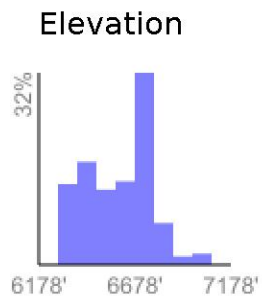

Measured Profile

range 6309' to 7044' gain 1302' loss 640' exaggeration 11.6x

Slope Angle (top), Land Cover (middle), Tree Cover (bottom)

Min 6309'
Avg 6600'
Max 7047'
Delta 738'

Min 1°
Avg 16°
Max 51°