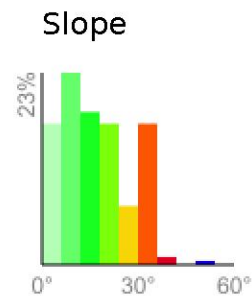

Measured Profile

range 6309' to 7044' gain 1302' loss 640' exaggeration 11.6x

Slope Angle (top), Land Cover (middle), Tree Cover (bottom)

Min 6309'
Avg 6600'
Max 7047'
Delta 738'

Min 1°
Avg 16°
Max 51°