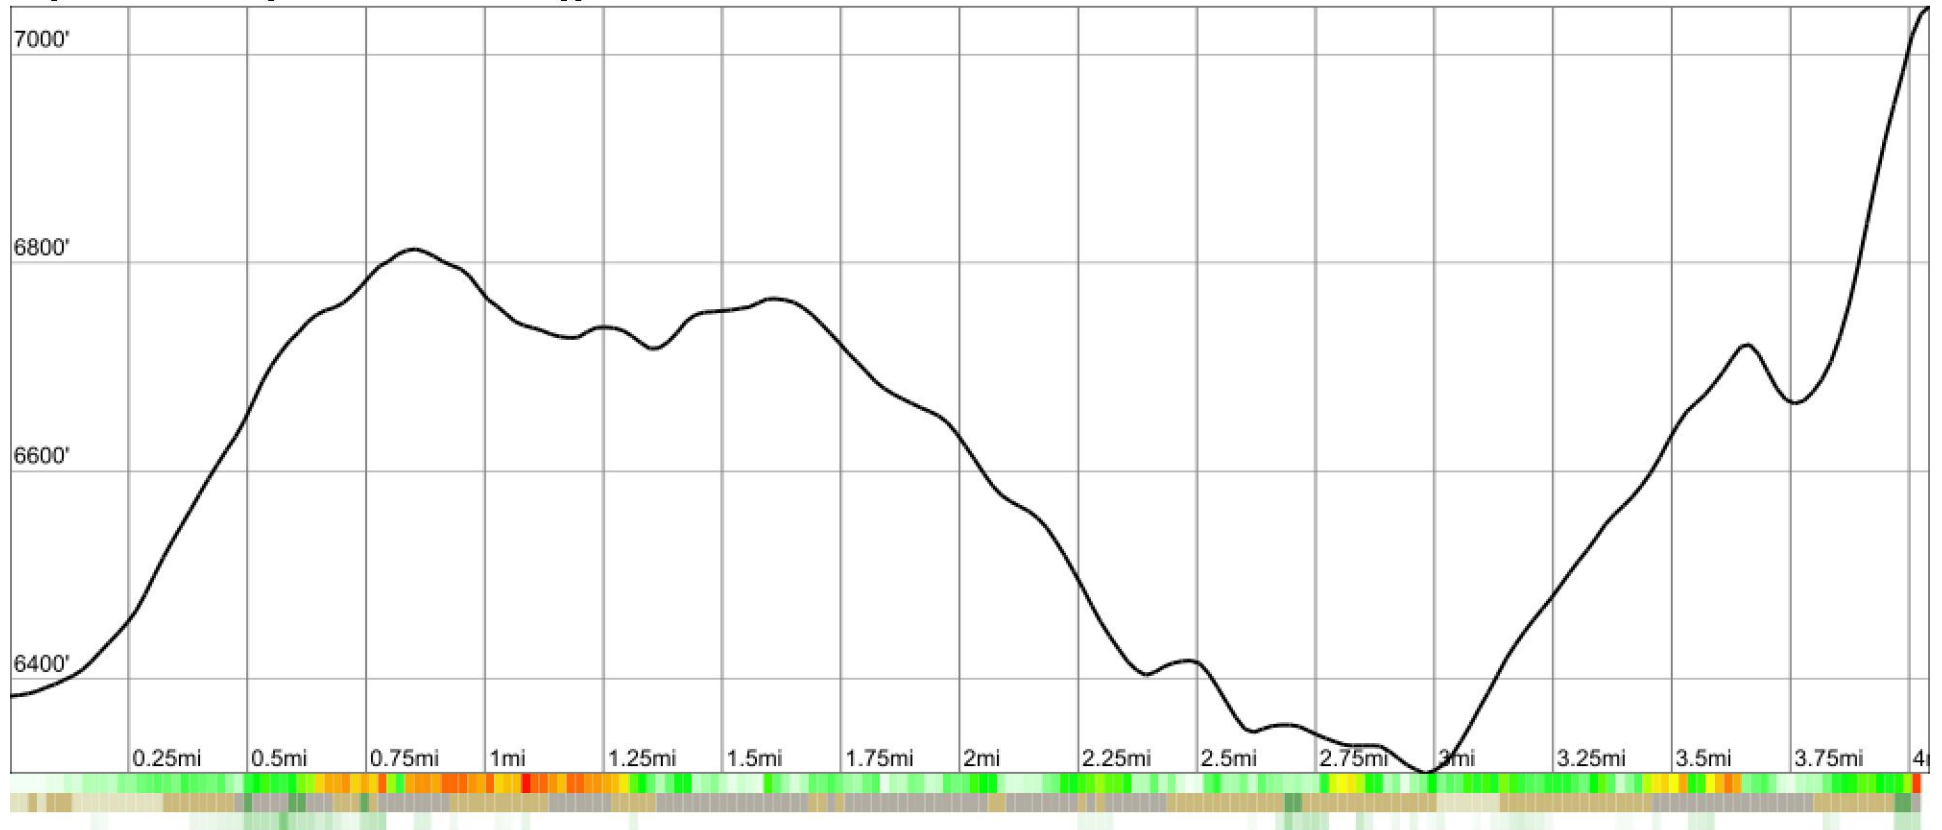

Measured Profile

range 6309' to 7044' gain 1302' loss 640' exaggeration 11.6x

Slope Angle (top), Land Cover (middle), Tree Cover (bottom)

Min 6309'
Avg 6600'
Max 7047'
Delta 738'

Min 1°
Avg 16°
Max 51°