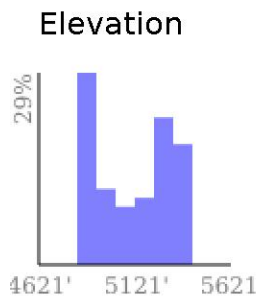

Measured Profile

range 4859' to 5377' gain 568' loss 571' exaggeration 11.3x

Slope Angle (top), Land Cover (middle), Tree Cover (bottom)

Min 4862'
Avg 5107'
Max 5379'
Delta 518'

Min 0°
Avg 12°
Max 34°

Land Cover

- Forest 84%
- Water 9%
- Shrub 5%
- Developed 1%