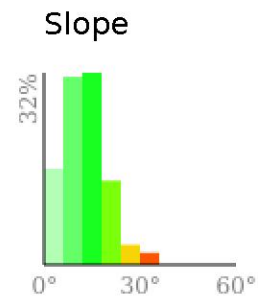

Measured Profile

range 4859' to 5377' gain 568' loss 571' exaggeration 11.3x

Slope Angle (top), Land Cover (middle), Tree Cover (bottom)

Min 4862'
Avg 5107'
Max 5379'
Delta 518'

Min 0°
Avg 12°
Max 34°

Land Cover

- Forest 84%
- Water 9%
- Shrub 5%
- Developed 1%