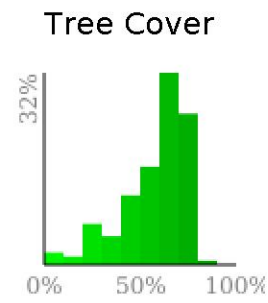

Measured Profile

range 4859' to 5377' gain 568' loss 571' exaggeration 11.3x

Slope Angle (top), Land Cover (middle), Tree Cover (bottom)

Min 4862'
Avg 5107'
Max 5379'
Delta 518'

Min 0°
Avg 12°
Max 34°

Land Cover

- Forest 84%
- Water 9%
- Shrub 5%
- Developed 1%