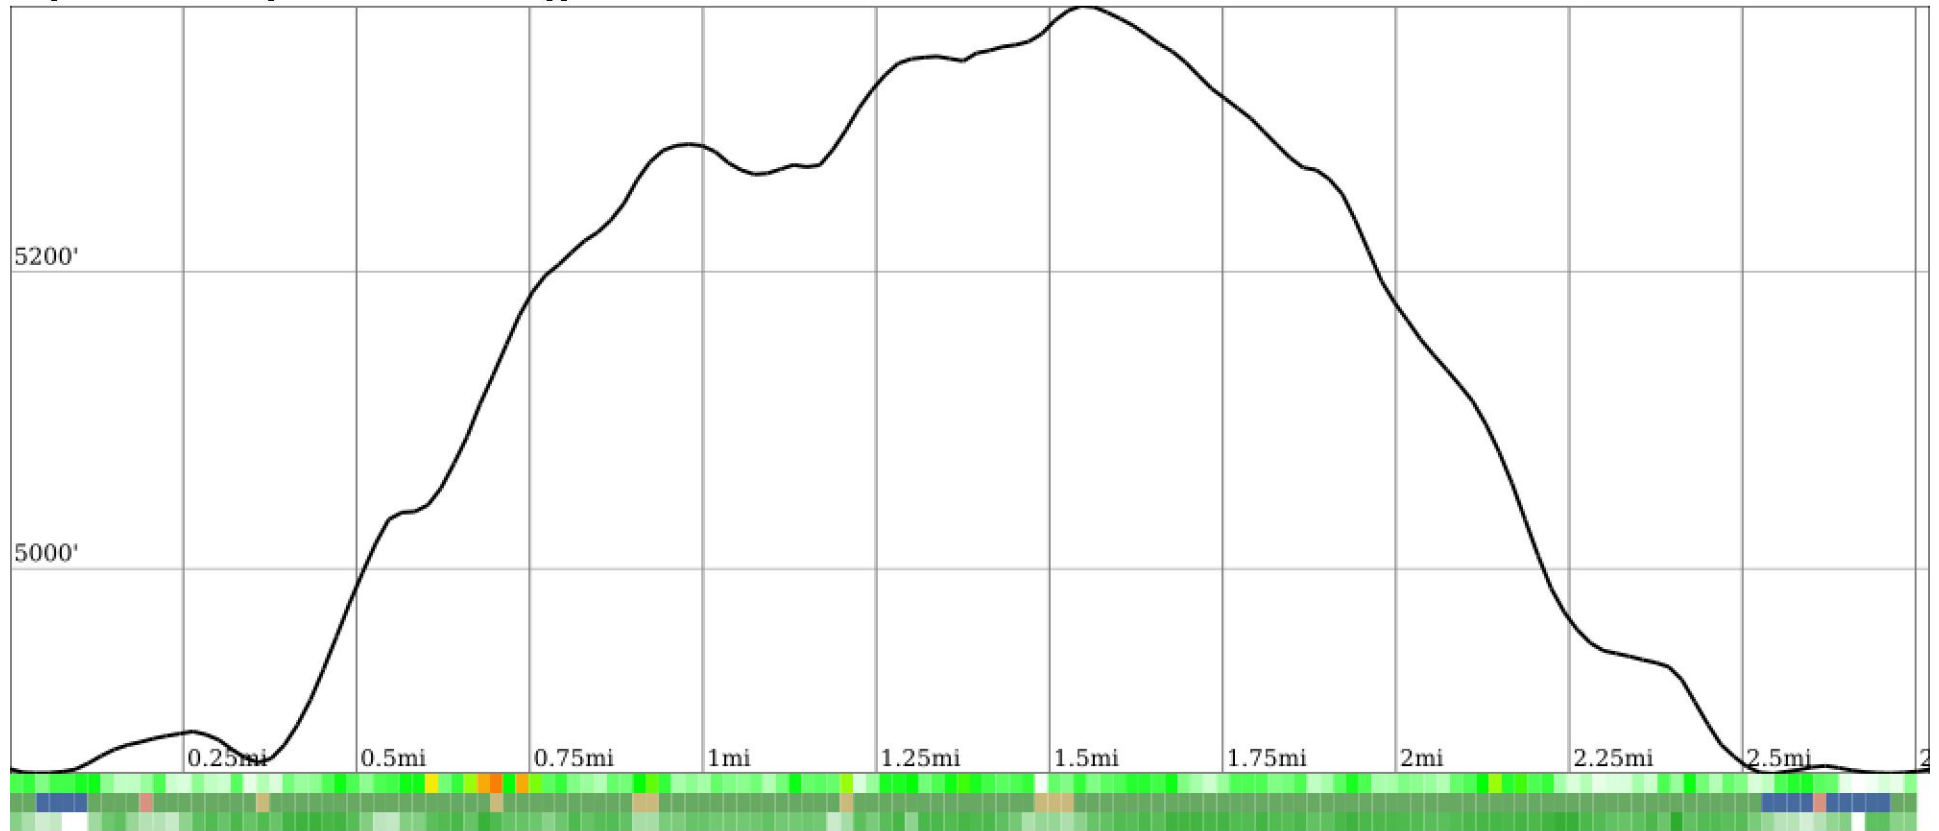

Measured Profile

range 4859' to 5377' gain 568' loss 571' exaggeration 11.3x

Slope Angle (top), Land Cover (middle), Tree Cover (bottom)

Min 4862'
Avg 5107'
Max 5379'
Delta 518'

Min 0°
Avg 12°
Max 34°

Land Cover

- Forest 84%
- Water 9%
- Shrub 5%
- Developed 1%