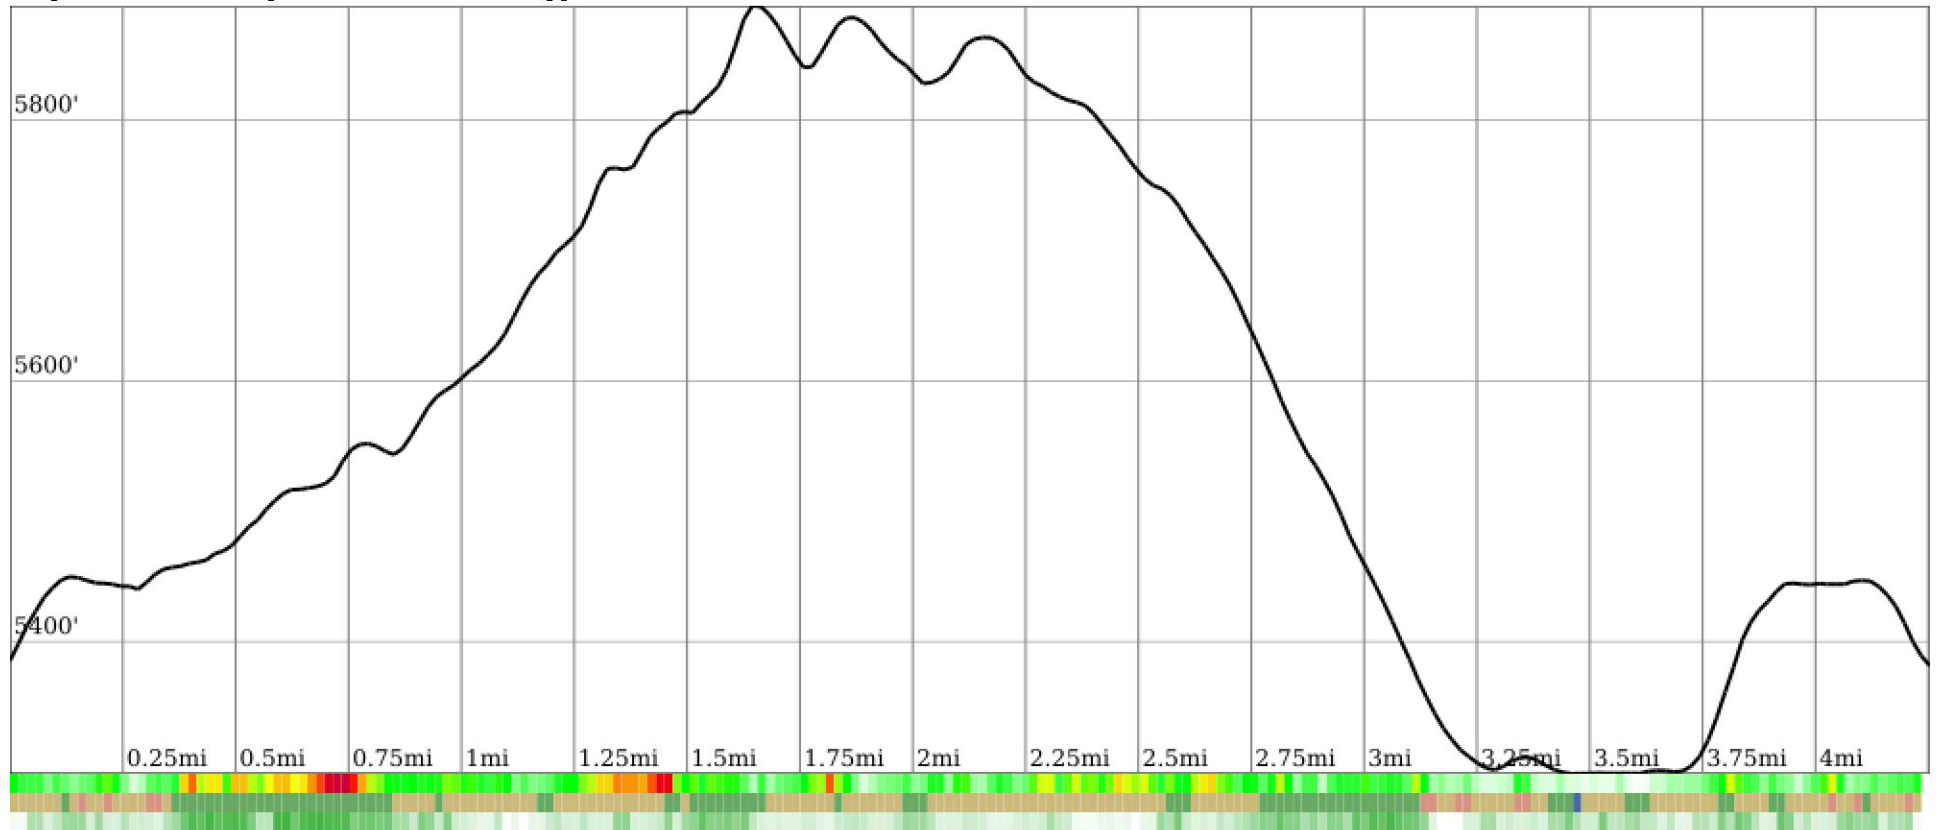

Measured Profile

range 5295' to 5886' gain 755' loss 758' exaggeration 15.3x

Slope Angle (top), Land Cover (middle), Tree Cover (bottom)