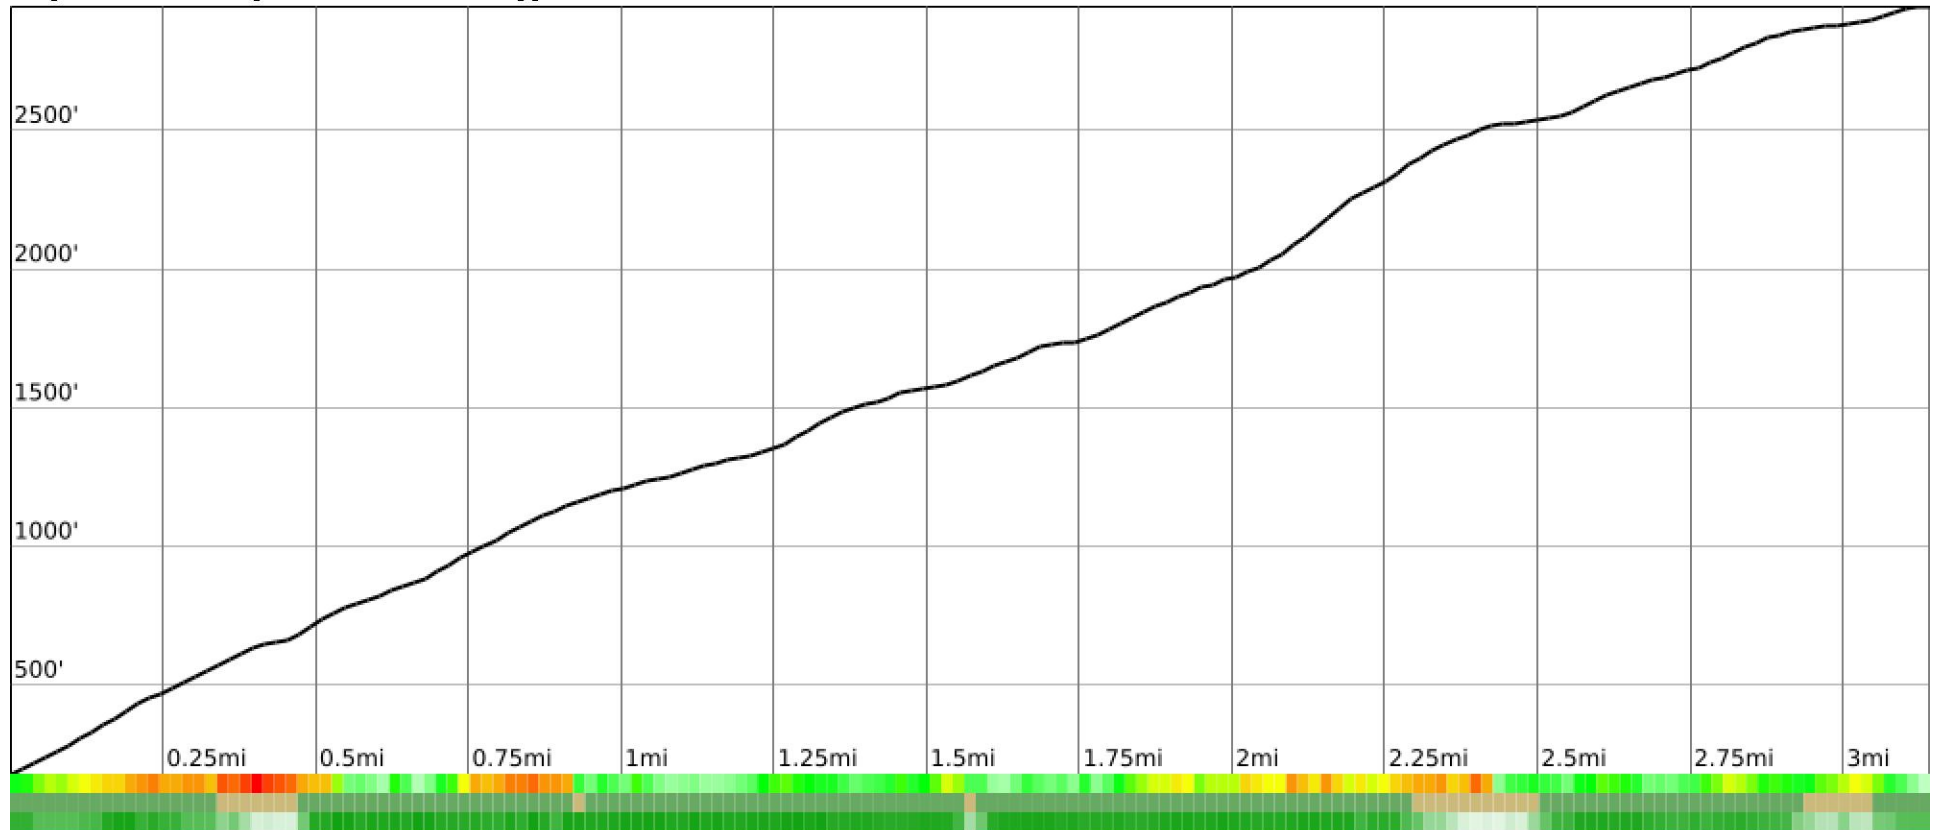

Measured Profile

range 177' to 2949' gain 2769' loss 0' exaggeration 2.4x

Slope Angle (top), Land Cover (middle), Tree Cover (bottom)

Elevation

Min 180'
 Avg 1658'
 Max 2949'
 Delta 2770'

Slope

Min 5°
 Avg 22°
 Max 40°

Aspect

Tree Cover

Land Cover

Forest 84%
 Shrub 16%