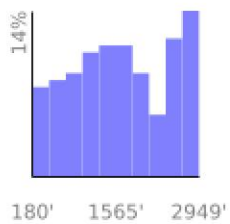

Measured Profile

range 177' to 2949' gain 2769' loss 0' exaggeration 2.4x

Slope Angle (top), Land Cover (middle), Tree Cover (bottom)

Elevation

Min 180'
 Avg 1658'
 Max 2949'
 Delta 2770'

Slope

Min 5°
 Avg 22°
 Max 40°

Aspect

Tree Cover

Land Cover

Forest 84%
 Shrub 16%