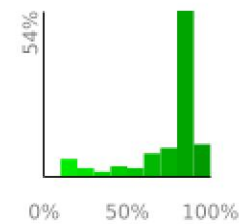

Measured Profile

range 177' to 2949' gain 2769' loss 0' exaggeration 2.4x

Slope Angle (top), Land Cover (middle), Tree Cover (bottom)

Elevation

Min 180'
 Avg 1658'
 Max 2949'
 Delta 2770'

Slope

Min 5°
 Avg 22°
 Max 40°

Aspect

Tree Cover

Land Cover

Forest 84%
 Shrub 16%