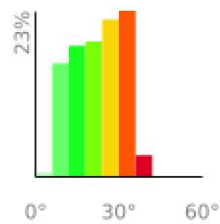

Measured Profile

range 177' to 2949' gain 2769' loss 0' exaggeration 2.4x

Slope Angle (top), Land Cover (middle), Tree Cover (bottom)

Elevation

Min 180'
 Avg 1658'
 Max 2949'
 Delta 2770'

Slope

Min 5°
 Avg 22°
 Max 40°

Aspect

Tree Cover

Land Cover

Forest 84%
 Shrub 16%