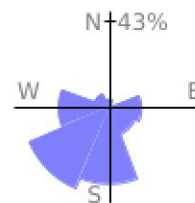

Measured Profile

range 177' to 2949' gain 2769' loss 0' exaggeration 2.4x

Slope Angle (top), Land Cover (middle), Tree Cover (bottom)

Elevation

Min 180'
 Avg 1658'
 Max 2949'
 Delta 2770'

Slope

Min 5°
 Avg 22°
 Max 40°

Aspect

Tree Cover

Land Cover

Forest 84%
 Shrub 16%