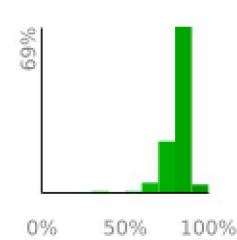

Measured Profile

range 194' to 2936' gain 2923' loss 2949' exaggeration 5.8x

Slope Angle (top), Land Cover (middle), Tree Cover (bottom)

Elevation

Min 194'
 Avg 1548'
 Max 2937'
 Delta 2742'

Slope

Min 2°
 Avg 23°
 Max 42°

Aspect

Tree Cover

Land Cover

Forest 94%
 Developed 5%