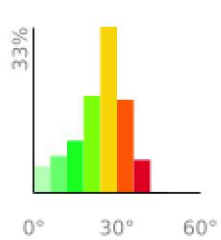

Measured Profile

range 194' to 2936' gain 2923' loss 2949' exaggeration 5.8x

Slope Angle (top), Land Cover (middle), Tree Cover (bottom)

Elevation

Min 194'
 Avg 1548'
 Max 2937'
 Delta 2742'

Slope

Min 2°
 Avg 23°
 Max 42°

Aspect

Tree Cover

Land Cover

Forest 94%
 Developed 5%