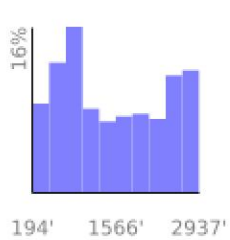

Measured Profile

range 194' to 2936' gain 2923' loss 2949' exaggeration 5.8x

Slope Angle (top), Land Cover (middle), Tree Cover (bottom)

Elevation

Min 194'
 Avg 1548'
 Max 2937'
 Delta 2742'

Slope

Min 2°
 Avg 23°
 Max 42°

Aspect

Tree Cover

Land Cover

Forest 94%
 Developed 5%