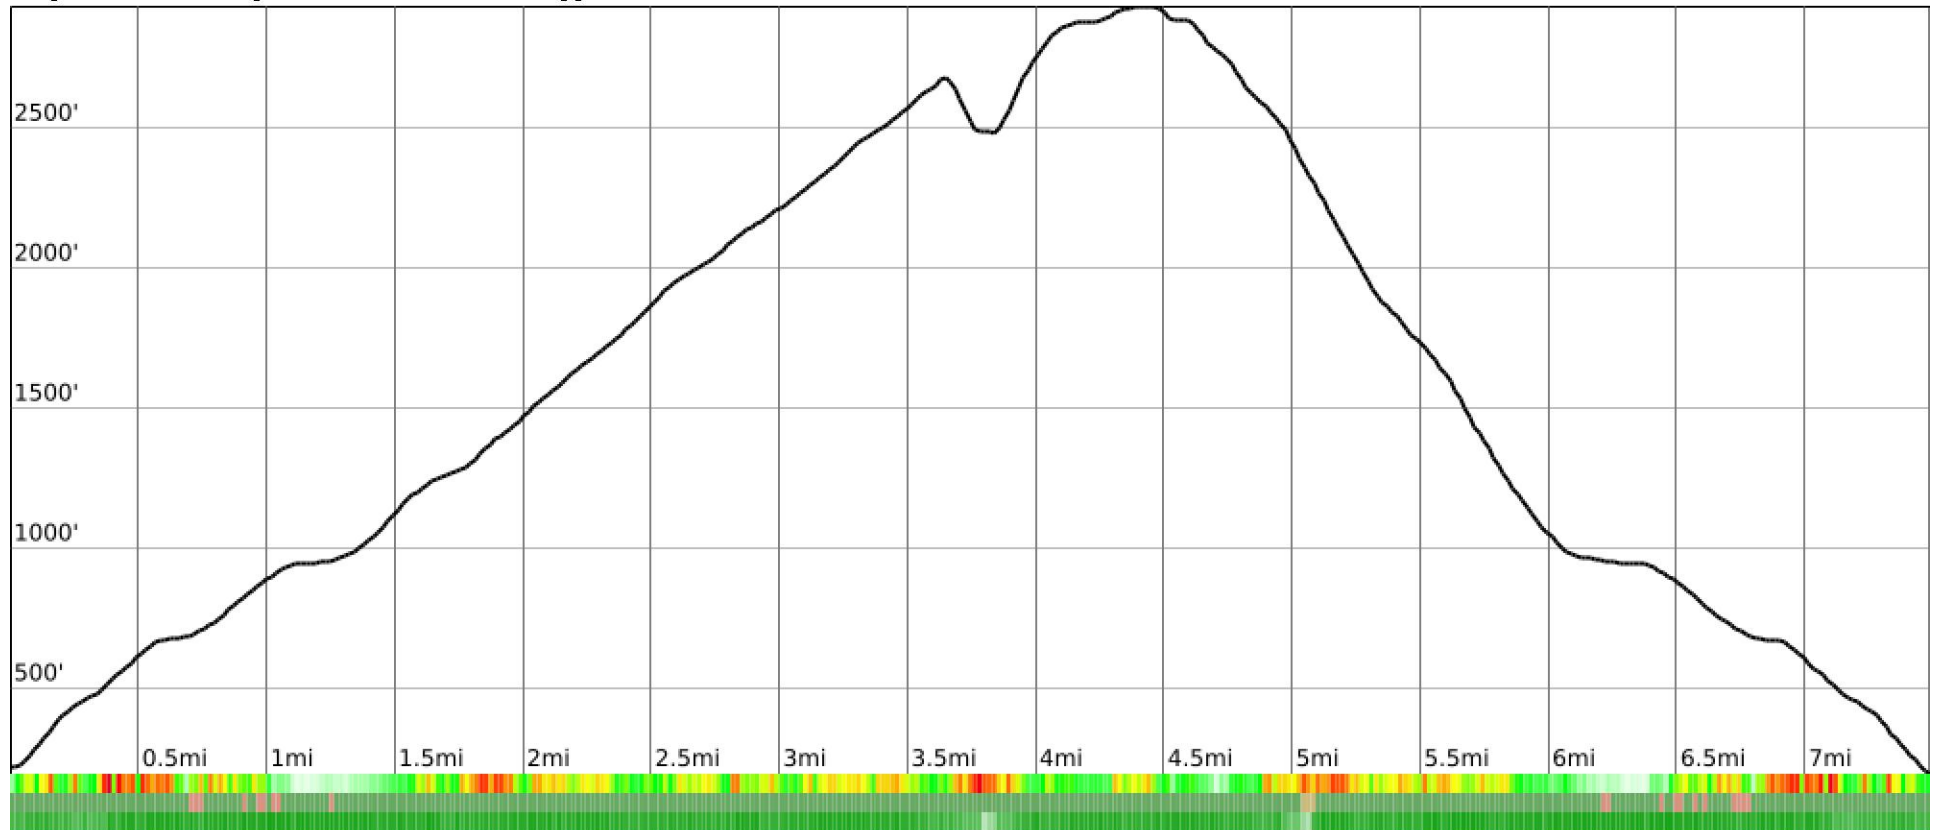

Measured Profile

range 194' to 2936' gain 2923' loss 2949' exaggeration 5.8x

Slope Angle (top), Land Cover (middle), Tree Cover (bottom)

Elevation

Min 194'
 Avg 1548'
 Max 2937'
 Delta 2742'

Slope

Min 2°
 Avg 23°
 Max 42°

Aspect

Tree Cover

Land Cover

Forest 94%
 Developed 5%