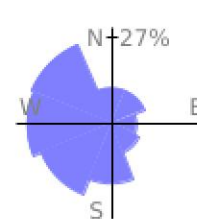

Measured Profile

range 194' to 2936' gain 2923' loss 2949' exaggeration 5.8x

Slope Angle (top), Land Cover (middle), Tree Cover (bottom)

Elevation

Min 194'
 Avg 1548'
 Max 2937'
 Delta 2742'

Slope

Min 2°
 Avg 23°
 Max 42°

Aspect

Tree Cover

Land Cover

Forest 94%
 Developed 5%