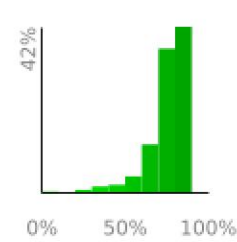

Measured Profile

range 46' to 2454' gain 2605' loss 197' exaggeration 3.9x

Slope Angle (top), Land Cover (middle), Tree Cover (bottom)

Elevation

Min 46'
Avg 1292'
Max 2455'
Delta 2409'

Slope

Min 2°
Avg 28°
Max 77°

Aspect

Tree Cover

Land Cover

Forest 98%
Developed 1%