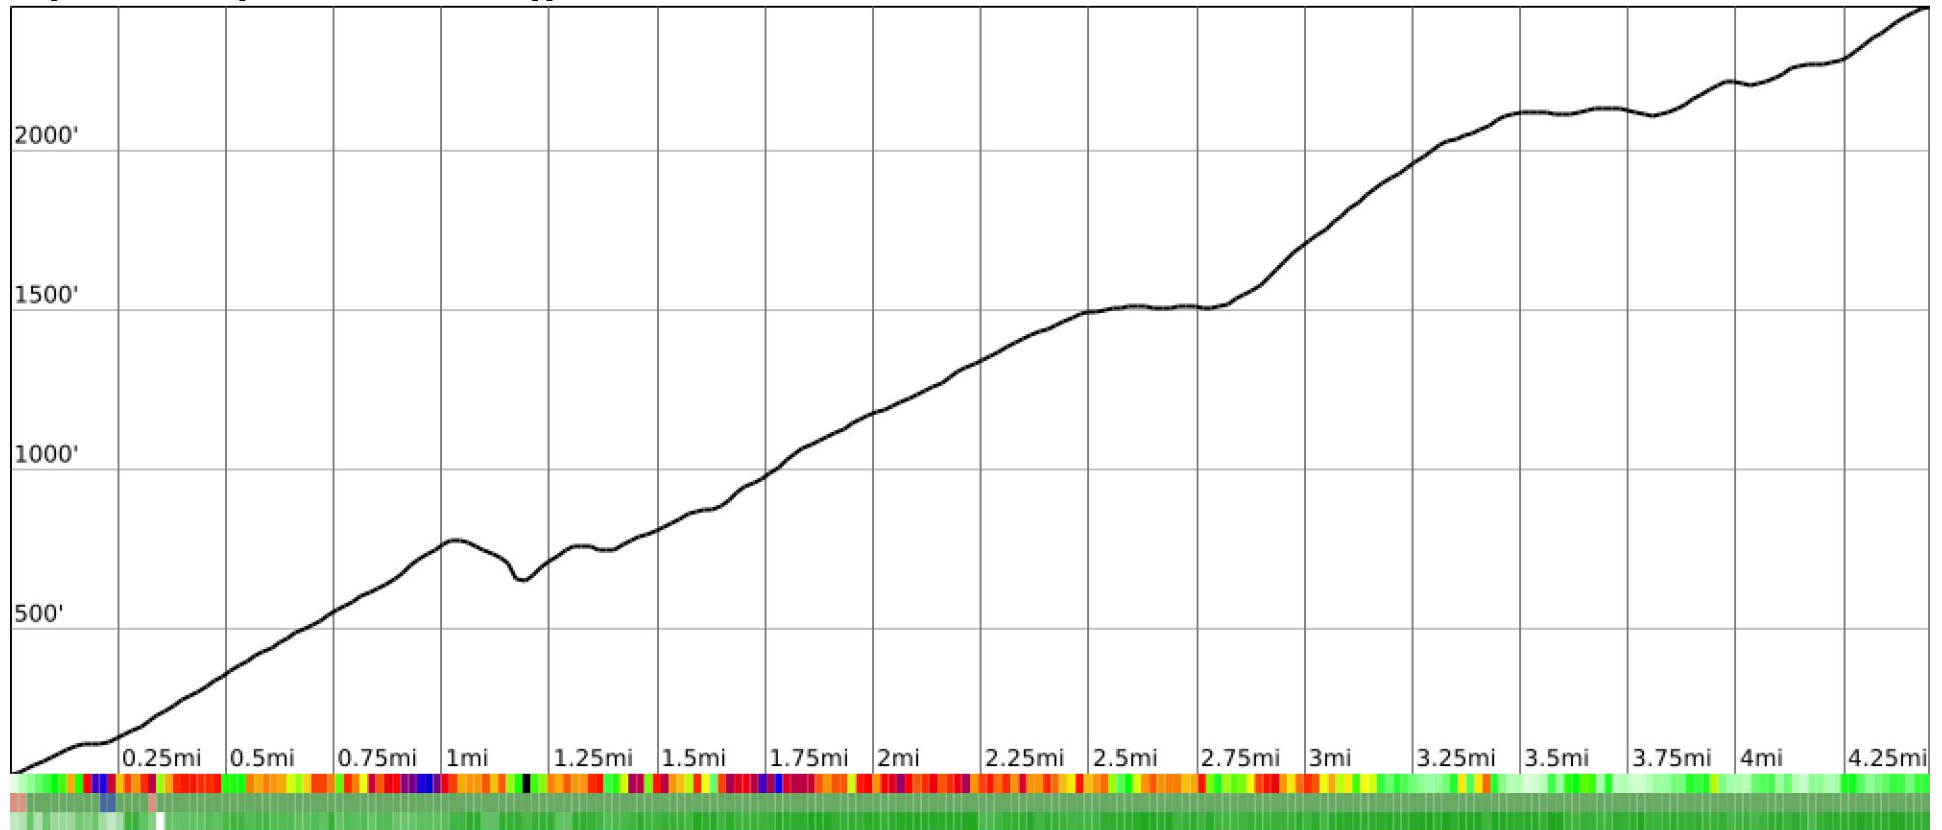

Measured Profile

range 46' to 2454' gain 2605' loss 197' exaggeration 3.9x

Slope Angle (top), Land Cover (middle), Tree Cover (bottom)

Elevation

Min 46'
Avg 1292'
Max 2455'
Delta 2409'

Slope

Min 2°
Avg 28°
Max 77°

Aspect

Tree Cover

Land Cover

Forest 98%
Developed 1%