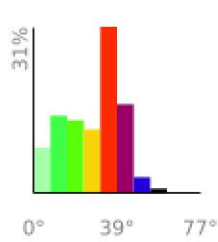

Measured Profile

range 46' to 2454' gain 2605' loss 197' exaggeration 3.9x

Slope Angle (top), Land Cover (middle), Tree Cover (bottom)

Elevation

Min 46'
Avg 1292'
Max 2455'
Delta 2409'

Slope

Min 2°
Avg 28°
Max 77°

Aspect

Tree Cover

Land Cover

Forest 98%
Developed 1%