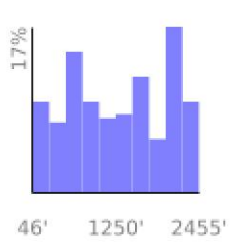

Measured Profile

range 46' to 2454' gain 2605' loss 197' exaggeration 3.9x

Slope Angle (top), Land Cover (middle), Tree Cover (bottom)

Elevation

Min 46'
Avg 1292'
Max 2455'
Delta 2409'

Slope

Min 2°
Avg 28°
Max 77°

Aspect

Tree Cover

Land Cover

Forest 98%
Developed 1%