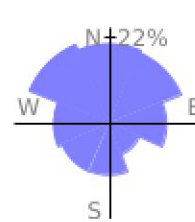

Measured Profile

range 46' to 2454' gain 2605' loss 197' exaggeration 3.9x

Slope Angle (top), Land Cover (middle), Tree Cover (bottom)

Elevation

Min 46'
Avg 1292'
Max 2455'
Delta 2409'

Slope

Min 2°
Avg 28°
Max 77°

Aspect

Tree Cover

Land Cover

Forest 98%
Developed 1%