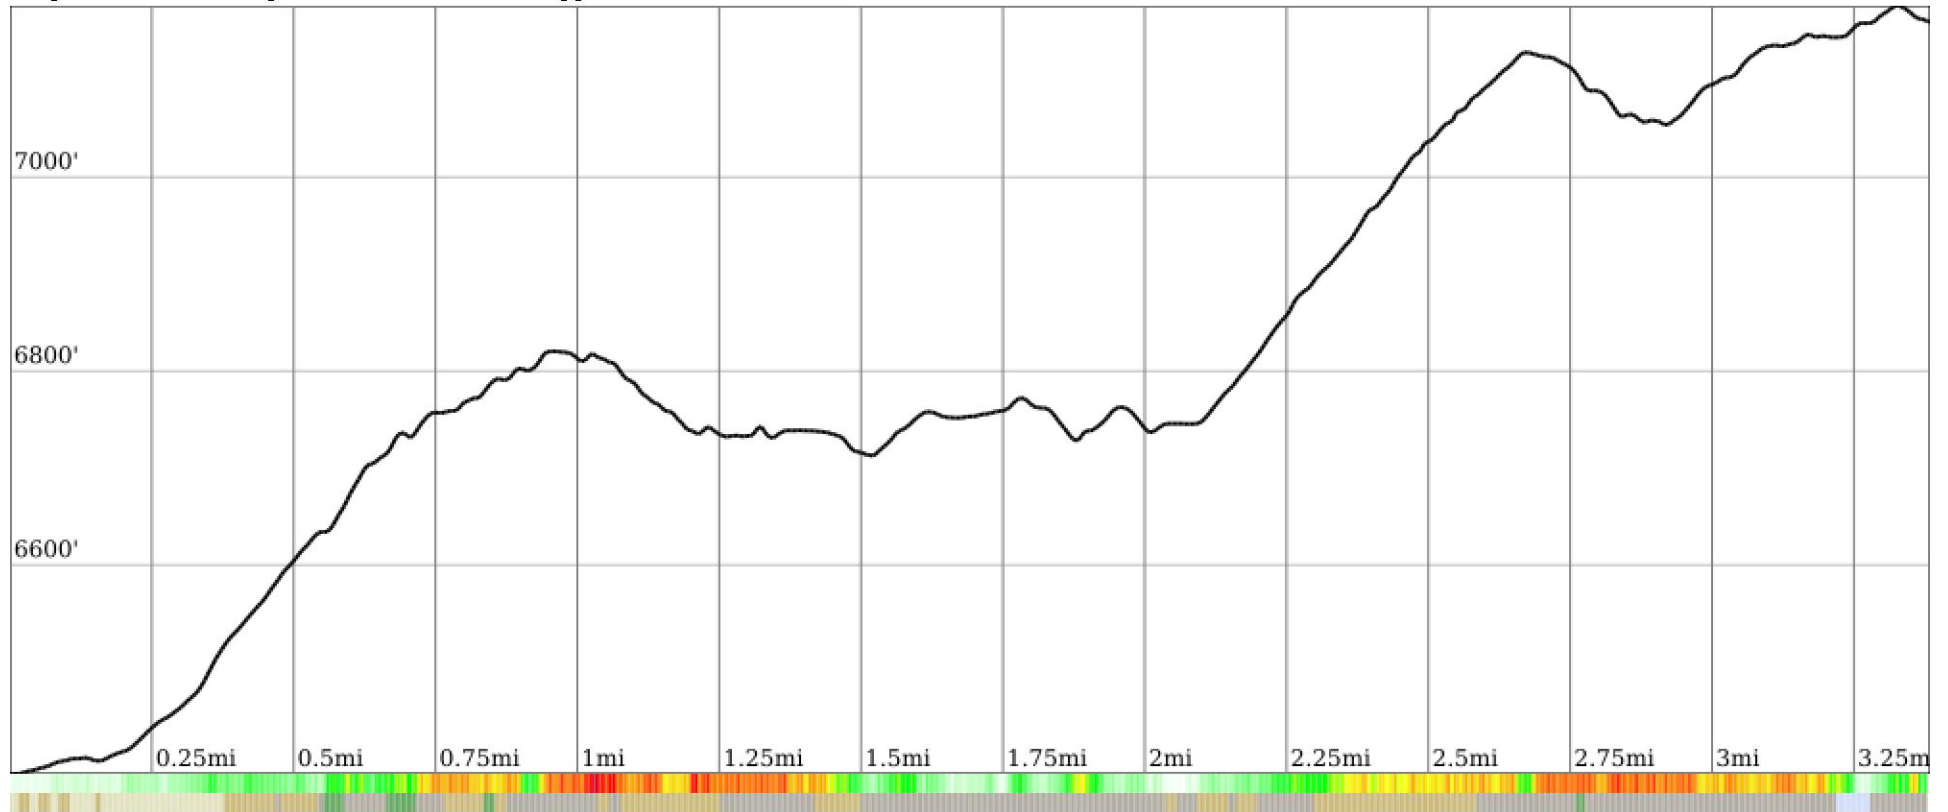

# Elevation Profile

range 6385' to 7175' gain 1106' loss 331' exaggeration 9.0x

Slope Angle (top), Land Cover (middle), Tree Cover (bottom)