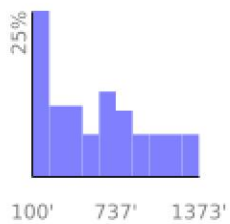

Measured Profile

range 98' to 1371' gain 1276' loss 16' exaggeration 4.5x

Slope Angle (top), Land Cover (middle), Tree Cover (bottom)

Elevation

Min 100'
 Avg 597'
 Max 1373'
 Delta 1273'

Slope

Min 2°
 Avg 13°
 Max 28°

Aspect

Tree Cover

Land Cover

Grassland 76%
 Developed 16%
 Shrub 8%