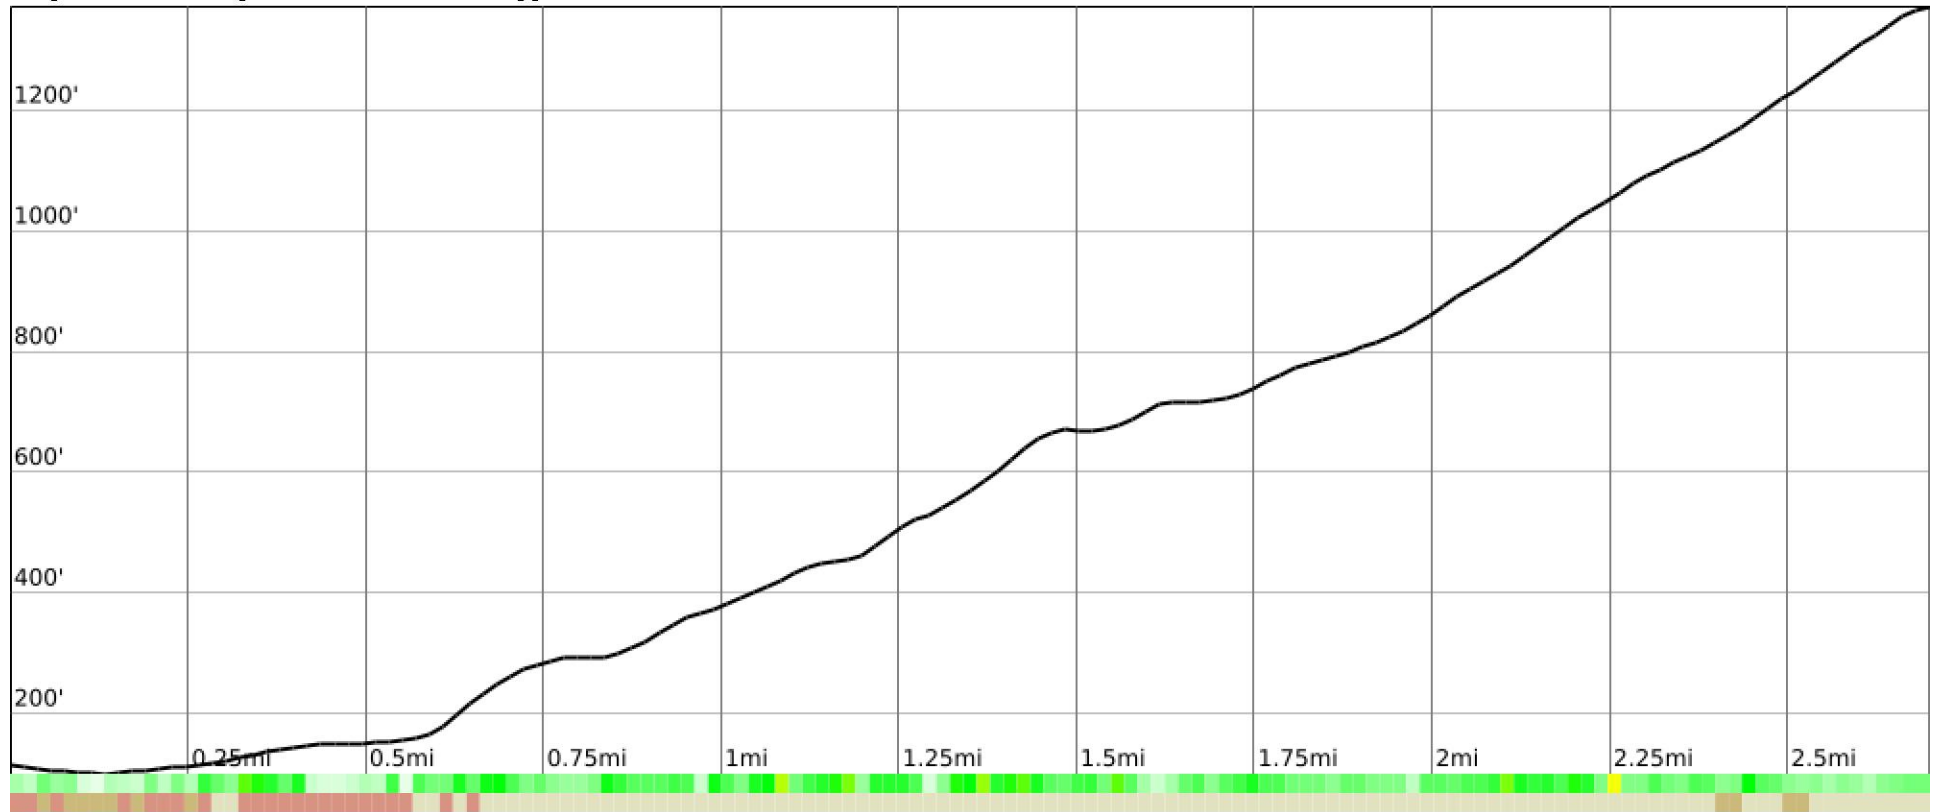

Measured Profile

range 98' to 1371' gain 1276' loss 16' exaggeration 4.5x

Slope Angle (top), Land Cover (middle), Tree Cover (bottom)

Elevation

Min 100'
 Avg 597'
 Max 1373'
 Delta 1273'

Slope

Min 2°
 Avg 13°
 Max 28°

Aspect

Tree Cover

Land Cover

Grassland 76%
 Developed 16%
 Shrub 8%