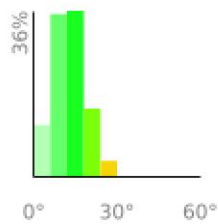

Measured Profile

range 98' to 1371' gain 1276' loss 16' exaggeration 4.5x

Slope Angle (top), Land Cover (middle), Tree Cover (bottom)

Elevation

Min 100'
 Avg 597'
 Max 1373'
 Delta 1273'

Slope

Min 2°
 Avg 13°
 Max 28°

Aspect

Tree Cover

Land Cover

Grassland 76%
 Developed 16%
 Shrub 8%