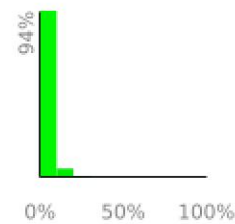

Measured Profile

range 98' to 1371' gain 1276' loss 16' exaggeration 4.5x

Slope Angle (top), Land Cover (middle), Tree Cover (bottom)

Elevation

Min 100'
 Avg 597'
 Max 1373'
 Delta 1273'

Slope

Min 2°
 Avg 13°
 Max 28°

Aspect

Tree Cover

Land Cover

Grassland 76%
 Developed 16%
 Shrub 8%