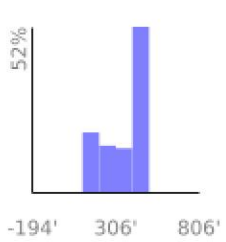

Measured Profile

range 112' to 499' gain 581' loss 200' exaggeration 12.4x

Slope Angle (top), Land Cover (middle), Tree Cover (bottom)

Elevation

Min 112'
 Avg 359'
 Max 501'
 Delta 390'

Slope

Min 2°
 Avg 36°
 Max 71°

Aspect

Tree Cover

Land Cover

Forest 98%
 Shrub 2%