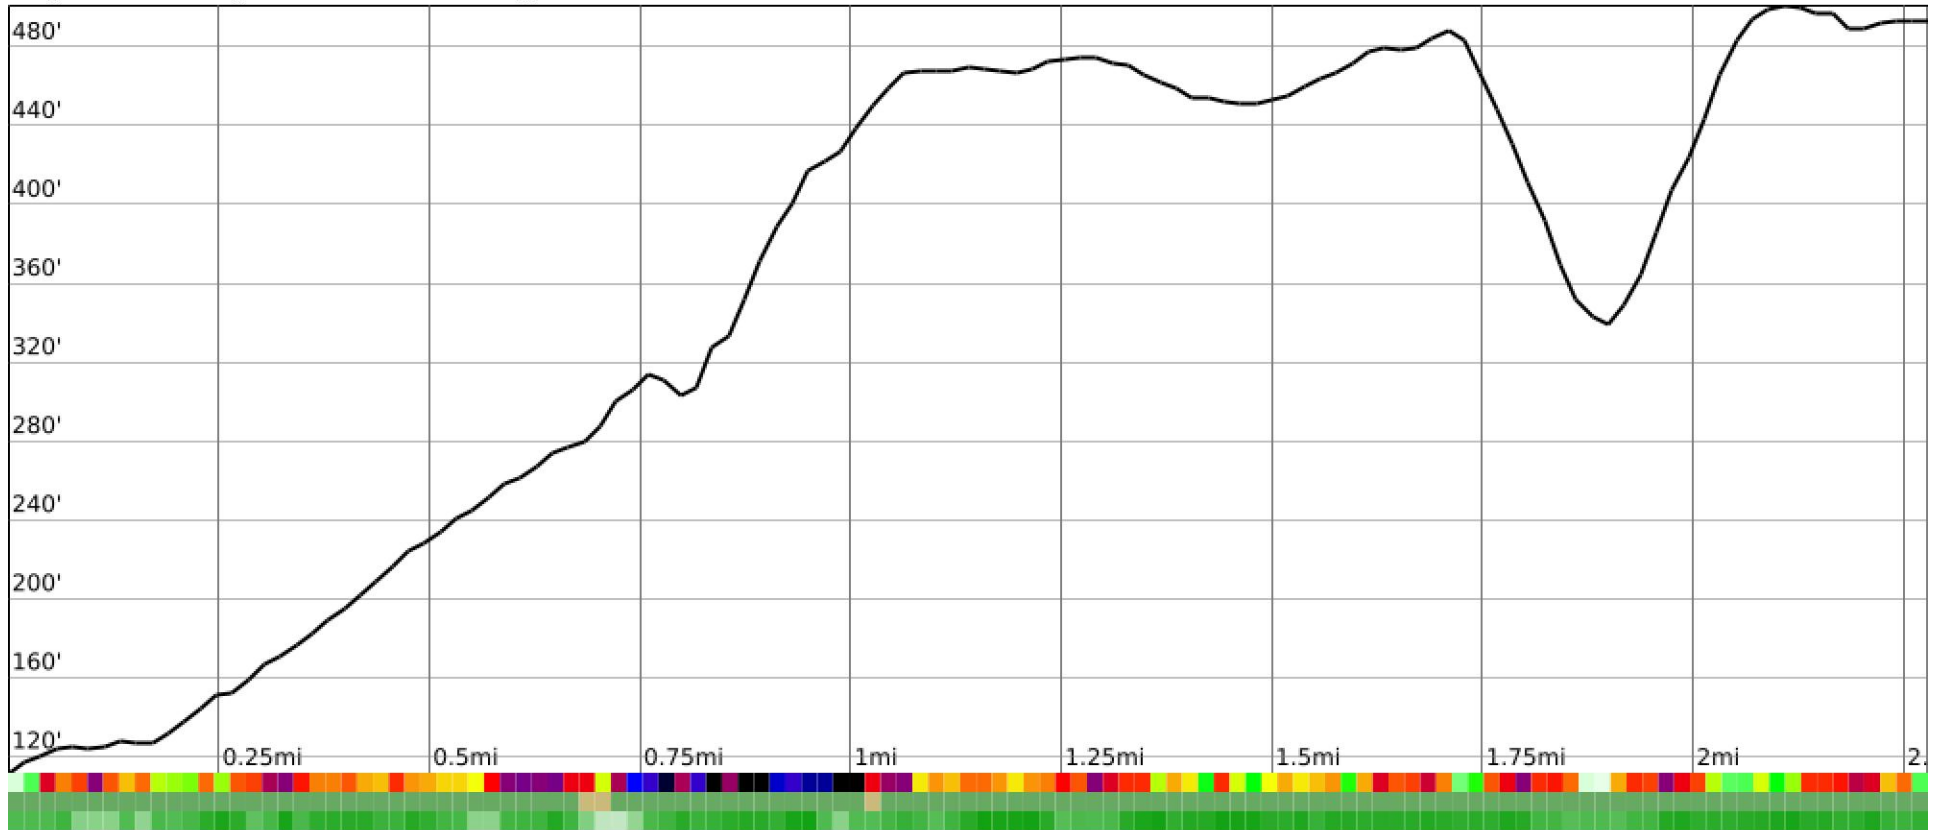

Measured Profile

range 112' to 499' gain 581' loss 200' exaggeration 12.4x

Slope Angle (top), Land Cover (middle), Tree Cover (bottom)

Elevation

Min 112'
 Avg 359'
 Max 501'
 Delta 390'

Slope

Min 2°
 Avg 36°
 Max 71°

Aspect

Tree Cover

Land Cover

Forest 98%
 Shrub 2%