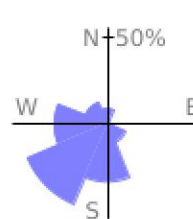

Measured Profile

range 112' to 499' gain 581' loss 200' exaggeration 12.4x

Slope Angle (top), Land Cover (middle), Tree Cover (bottom)

Elevation

Min 112'
 Avg 359'
 Max 501'
 Delta 390'

Slope

Min 2°
 Avg 36°
 Max 71°

Aspect

Tree Cover

Land Cover

Forest 98%
 Shrub 2%