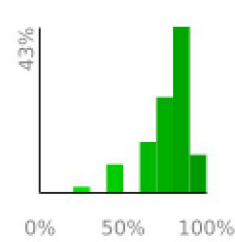

Measured Profile

range 112' to 499' gain 581' loss 200' exaggeration 12.4x

Slope Angle (top), Land Cover (middle), Tree Cover (bottom)

Elevation

Min 112'
 Avg 359'
 Max 501'
 Delta 390'

Slope

Min 2°
 Avg 36°
 Max 71°

Aspect

Tree Cover

Land Cover

Forest 98%
 Shrub 2%