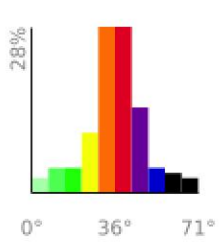

Measured Profile

range 112' to 499' gain 581' loss 200' exaggeration 12.4x

Slope Angle (top), Land Cover (middle), Tree Cover (bottom)

Elevation

Min 112'
 Avg 359'
 Max 501'
 Delta 390'

Slope

Min 2°
 Avg 36°
 Max 71°

Aspect

Tree Cover

Land Cover

Forest 98%
 Shrub 2%