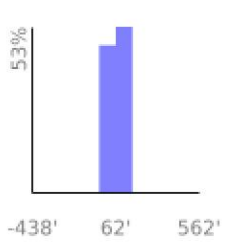

# Measured Profile

range 36' to 85' gain 52' loss 10' exaggeration 12.0x

Slope Angle (top), Land Cover (middle), Tree Cover (bottom)

## Elevation

Min 36'  
Avg 62'  
Max 88'  
Delta 51'

## Slope

Min 2°  
Avg 37°  
Max 63°