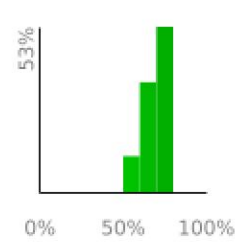

Tree Cover

Land Cover

Forest 88%
Developed 12%