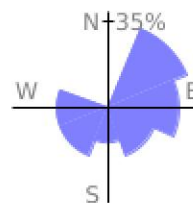

Measured Profile

range 36' to 85' gain 52' loss 10' exaggeration 12.0x

Elevation

Min 36'
Avg 62'
Max 88'
Delta 51'

Slope

Min 2°
Avg 37°
Max 63°

Aspect

Tree Cover

Land Cover

Forest 88%
Developed 12%