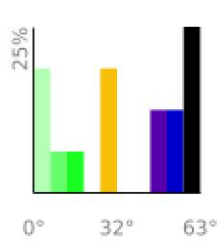

# Measured Profile

range 36' to 85' gain 52' loss 10' exaggeration 12.0x

Slope Angle (top), Land Cover (middle), Tree Cover (bottom)

## Elevation

Min 36'  
Avg 62'  
Max 88'  
Delta 51'

## Slope

Min 2°  
Avg 37°  
Max 63°