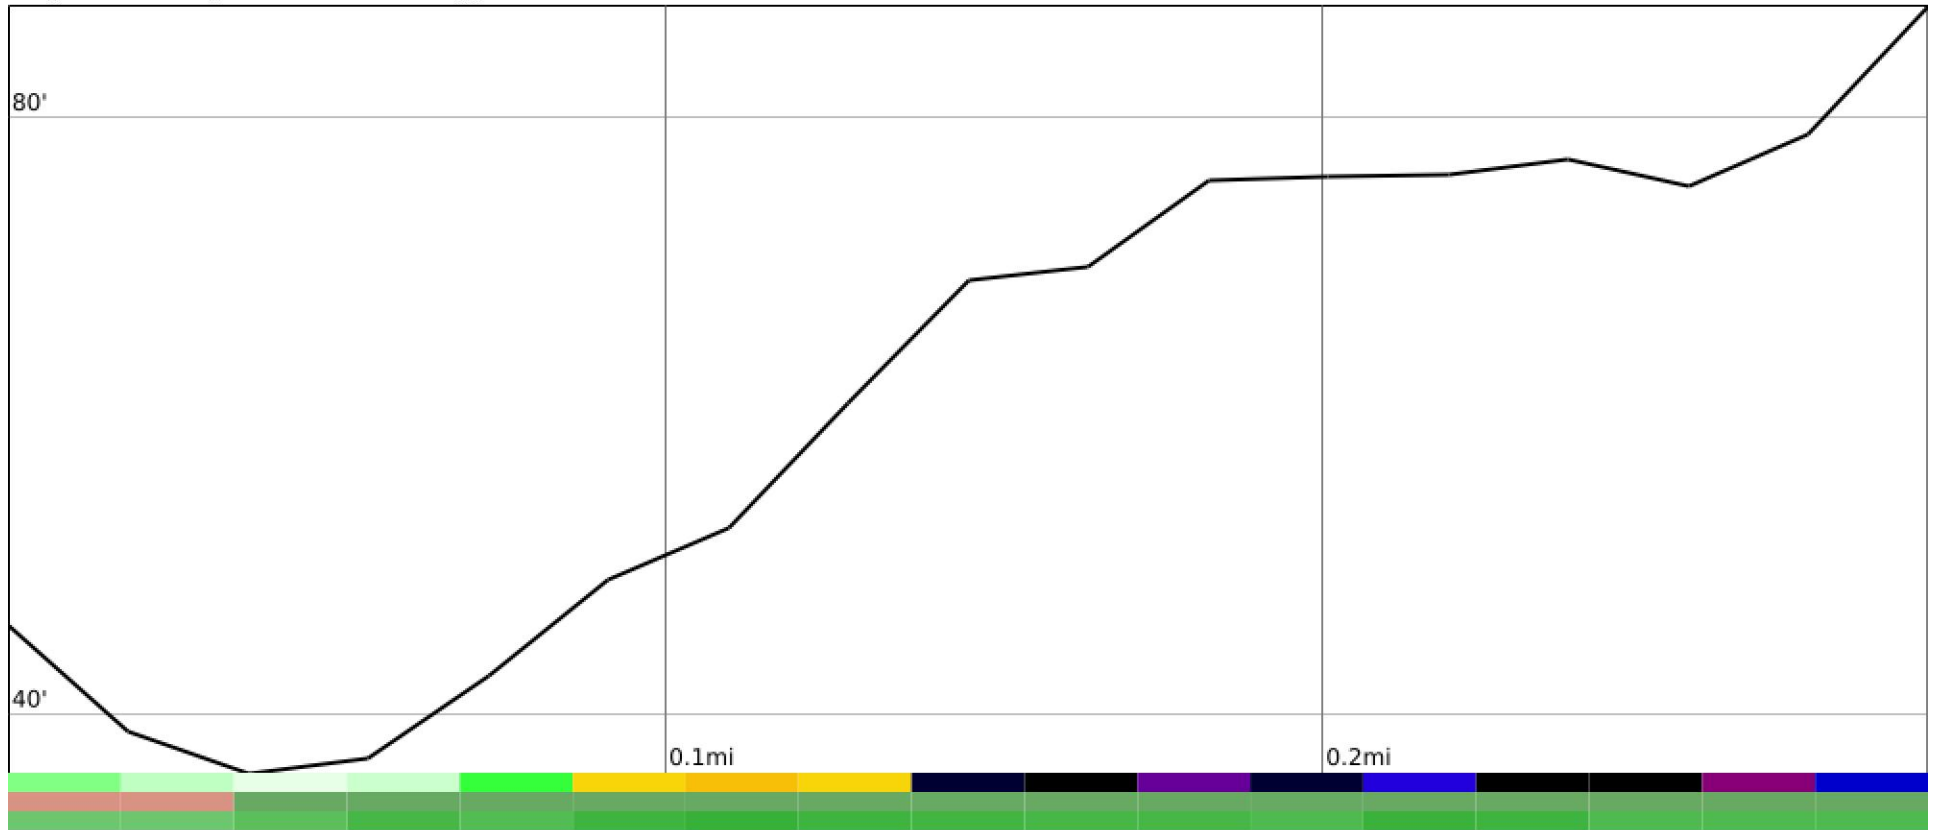

# Measured Profile

range 36' to 85' gain 52' loss 10' exaggeration 12.0x

Slope Angle (top), Land Cover (middle), Tree Cover (bottom)

## Elevation

Min 36'  
Avg 62'  
Max 88'  
Delta 51'

## Slope

Min 2°  
Avg 37°  
Max 63°

## Tree Cover