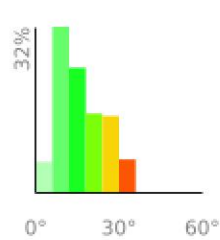

Measured Profile

range 105' to 702' gain 978' loss 384' exaggeration 14.1x

Slope Angle (top), Land Cover (middle), Tree Cover (bottom)

Elevation

Min 105'
 Avg 373'
 Max 703'
 Delta 598'

Slope

Min 0°
 Avg 16°
 Max 35°

Aspect

Tree Cover

Land Cover

- Forest 70%
- Shrub 26%
- Developed 3%