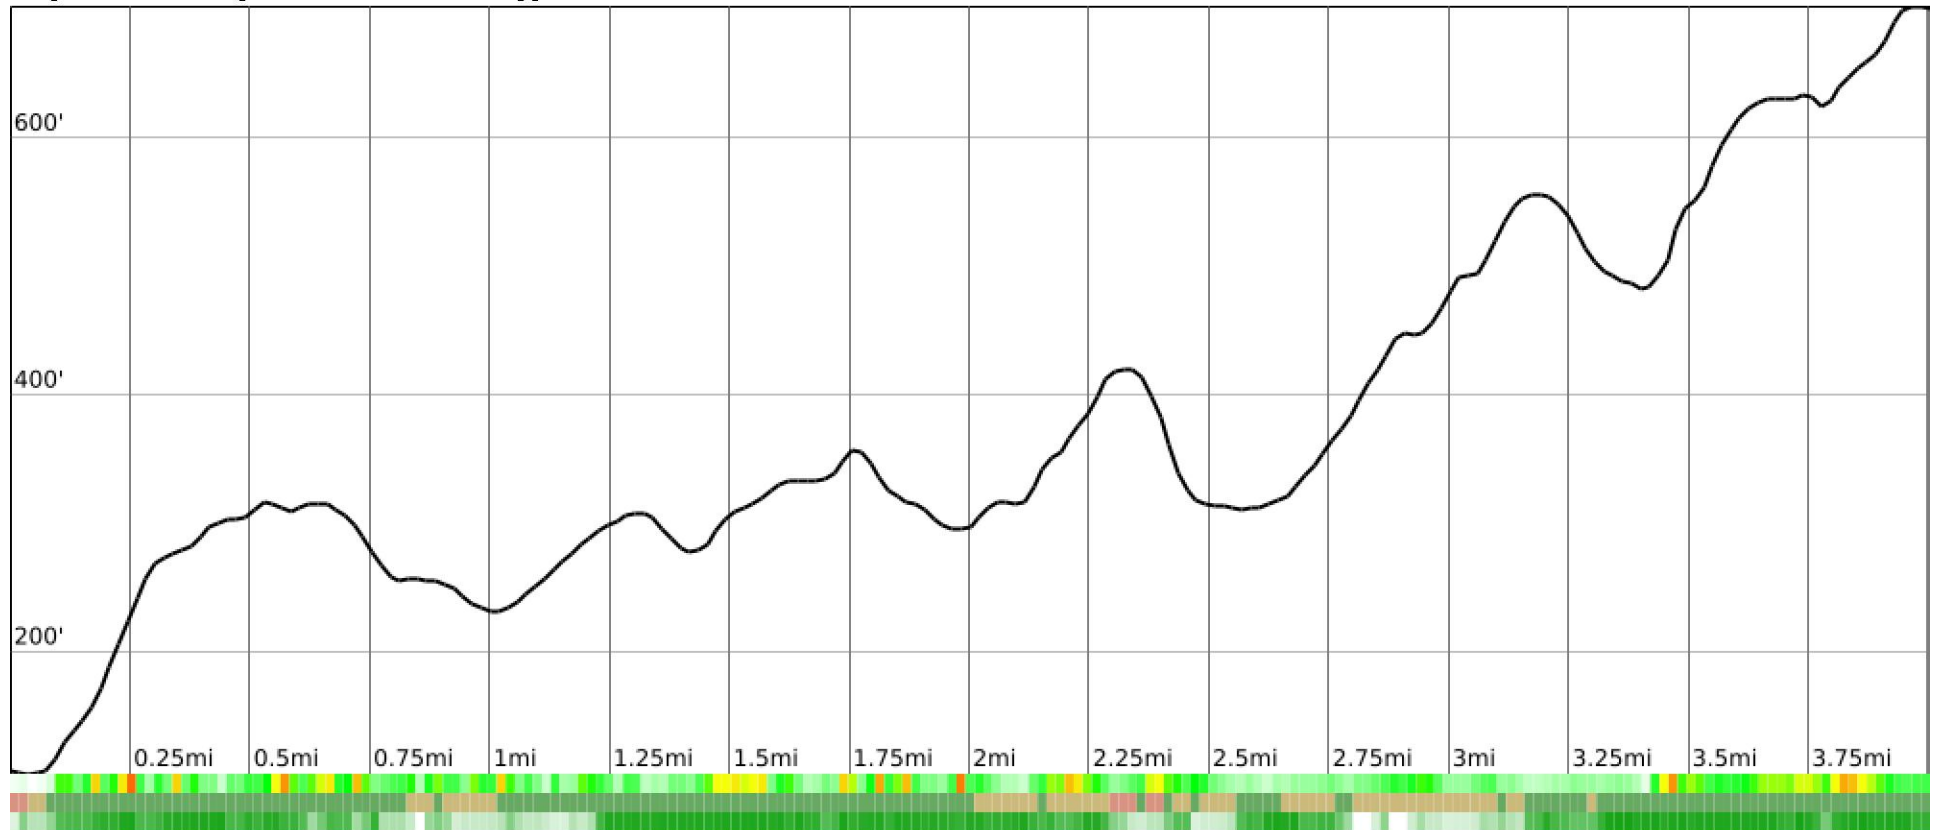

Measured Profile

range 105' to 702' gain 978' loss 384' exaggeration 14.1x

Slope Angle (top), Land Cover (middle), Tree Cover (bottom)

Elevation

Min 105'
 Avg 373'
 Max 703'
 Delta 598'

Slope

Min 0°
 Avg 16°
 Max 35°

Aspect

Tree Cover

Land Cover

- Forest 70%
- Shrub 26%
- Developed 3%