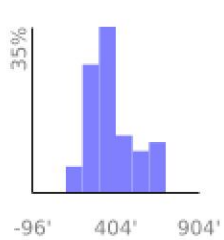

Measured Profile

range 105' to 702' gain 978' loss 384' exaggeration 14.1x

Slope Angle (top), Land Cover (middle), Tree Cover (bottom)

Elevation

Min 105'
 Avg 373'
 Max 703'
 Delta 598'

Slope

Min 0°
 Avg 16°
 Max 35°

Aspect

Tree Cover

Land Cover

- Forest 70%
- Shrub 26%
- Developed 3%