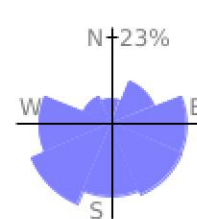

Measured Profile

range 105' to 702' gain 978' loss 384' exaggeration 14.1x

Slope Angle (top), Land Cover (middle), Tree Cover (bottom)

Elevation

Min 105'
 Avg 373'
 Max 703'
 Delta 598'

Slope

Min 0°
 Avg 16°
 Max 35°

Aspect

Tree Cover

Land Cover

- Forest 70%
- Shrub 26%
- Developed 3%