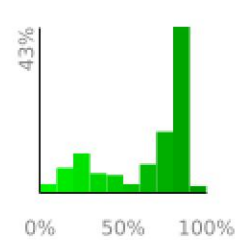

Measured Profile

range 105' to 702' gain 978' loss 384' exaggeration 14.1x

Slope Angle (top), Land Cover (middle), Tree Cover (bottom)

Elevation

Min 105'
 Avg 373'
 Max 703'
 Delta 598'

Slope

Min 0°
 Avg 16°
 Max 35°

Aspect

Tree Cover

Land Cover

- Forest 70%
- Shrub 26%
- Developed 3%