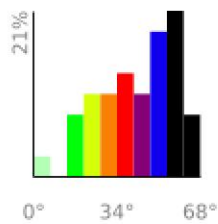

Measured Profile

range 246' to 843' gain 597' loss 0' exaggeration 2.6x

Slope Angle (top), Land Cover (middle), Tree Cover (bottom)

Elevation

Min 246'
Avg 538'
Max 846'
Delta 600'

Slope

Min 4°
Avg 44°
Max 68°

Aspect

Tree Cover

Land Cover

Forest 90%
Developed 7%
Shrub 2%