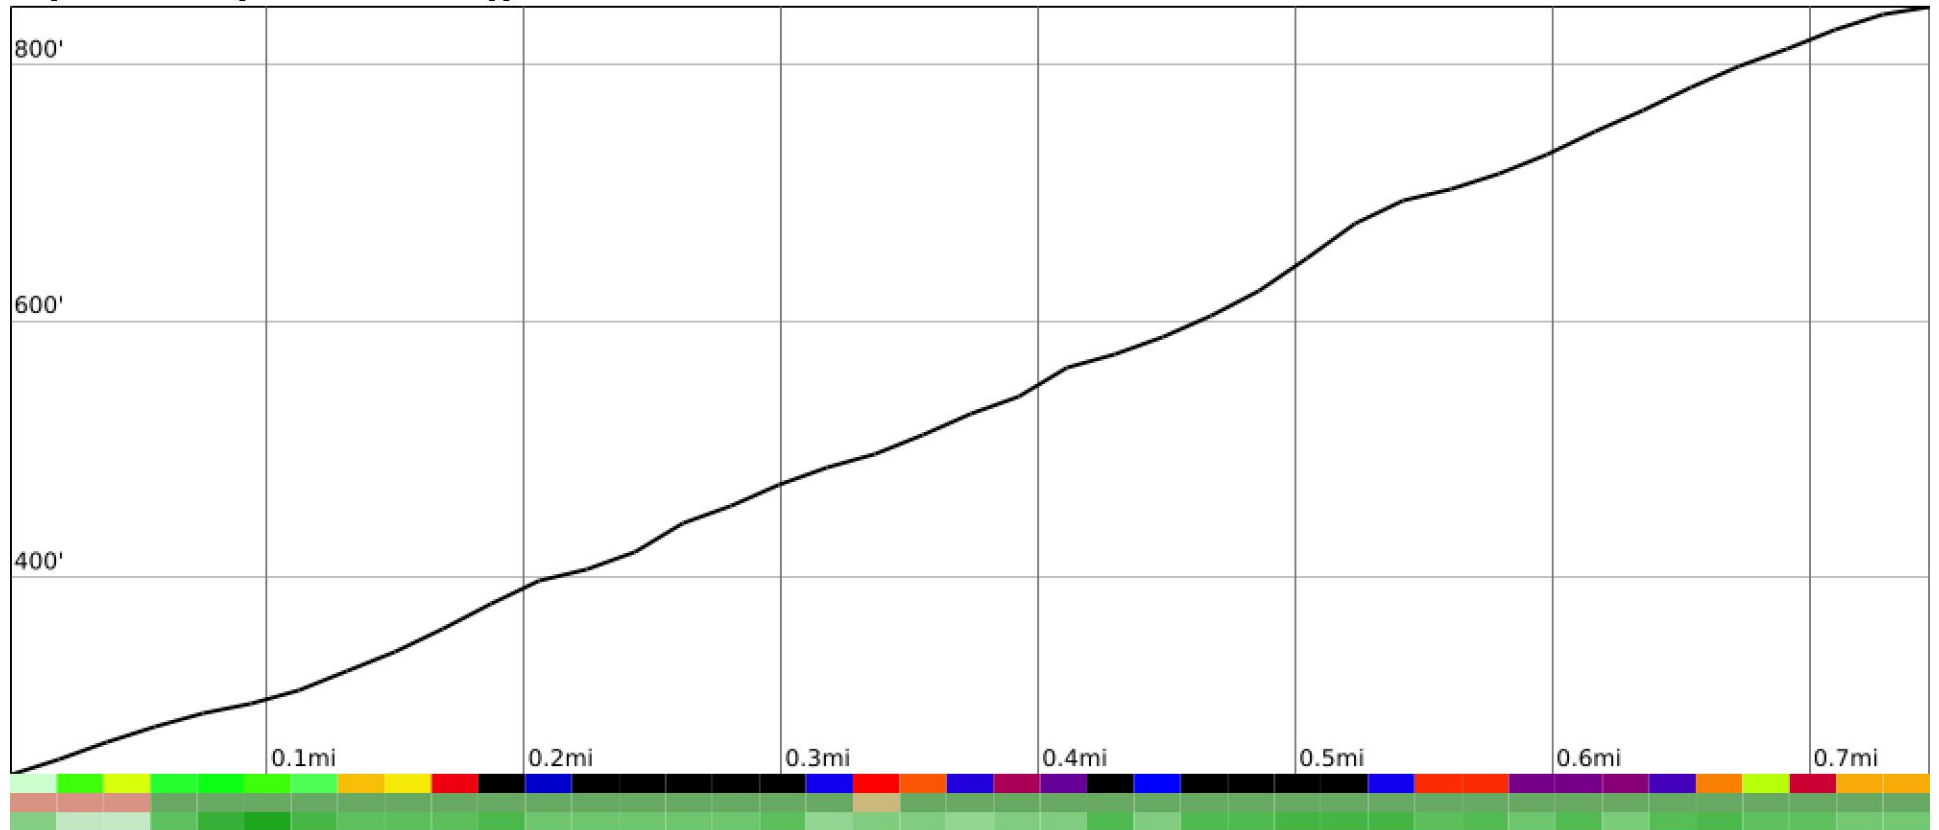

Measured Profile

range 246' to 843' gain 597' loss 0' exaggeration 2.6x

Slope Angle (top), Land Cover (middle), Tree Cover (bottom)

Elevation

Min 246'
Avg 538'
Max 846'
Delta 600'

Slope

Min 4°
Avg 44°
Max 68°

Aspect

Tree Cover

Land Cover

Forest 90%
Developed 7%
Shrub 2%