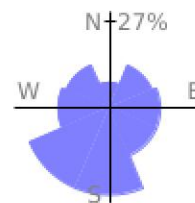

Measured Profile

range 246' to 843' gain 597' loss 0' exaggeration 2.6x

Slope Angle (top), Land Cover (middle), Tree Cover (bottom)

Elevation

Min 246'
Avg 538'
Max 846'
Delta 600'

Slope

Min 4°
Avg 44°
Max 68°

Aspect

Tree Cover

Land Cover

Forest 90%
Developed 7%
Shrub 2%