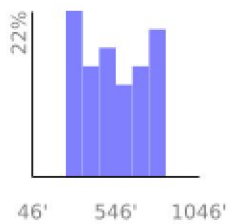

Measured Profile

range 246' to 843' gain 597' loss 0' exaggeration 2.6x

Slope Angle (top), Land Cover (middle), Tree Cover (bottom)

Elevation

Min 246'
Avg 538'
Max 846'
Delta 600'

Slope

Min 4°
Avg 44°
Max 68°

Aspect

Tree Cover

Land Cover

Forest 90%
Developed 7%
Shrub 2%