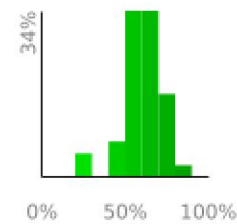

Measured Profile

range 246' to 843' gain 597' loss 0' exaggeration 2.6x

Slope Angle (top), Land Cover (middle), Tree Cover (bottom)

Elevation

Min 246'
Avg 538'
Max 846'
Delta 600'

Slope

Min 4°
Avg 44°
Max 68°

Aspect

Tree Cover

Land Cover

Forest 90%
Developed 7%
Shrub 2%