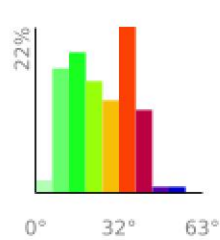

Measured Profile

range 128' to 3855' gain 3734' loss 10' exaggeration 2.5x

Slope Angle (top), Land Cover (middle), Tree Cover (bottom)

Elevation

Min 131'
Avg 2098'
Max 3857'
Delta 3725'

Slope

Min 1°
Avg 25°
Max 63°

Aspect

Tree Cover

Land Cover

Forest 100%