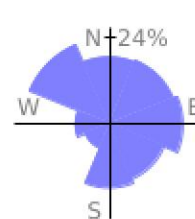

Measured Profile

range 128' to 3855' gain 3734' loss 10' exaggeration 2.5x

Slope Angle (top), Land Cover (middle), Tree Cover (bottom)

Elevation

Min 131'
Avg 2098'
Max 3857'
Delta 3725'

Slope

Min 1°
Avg 25°
Max 63°

Aspect

Tree Cover

Land Cover

Forest 100%