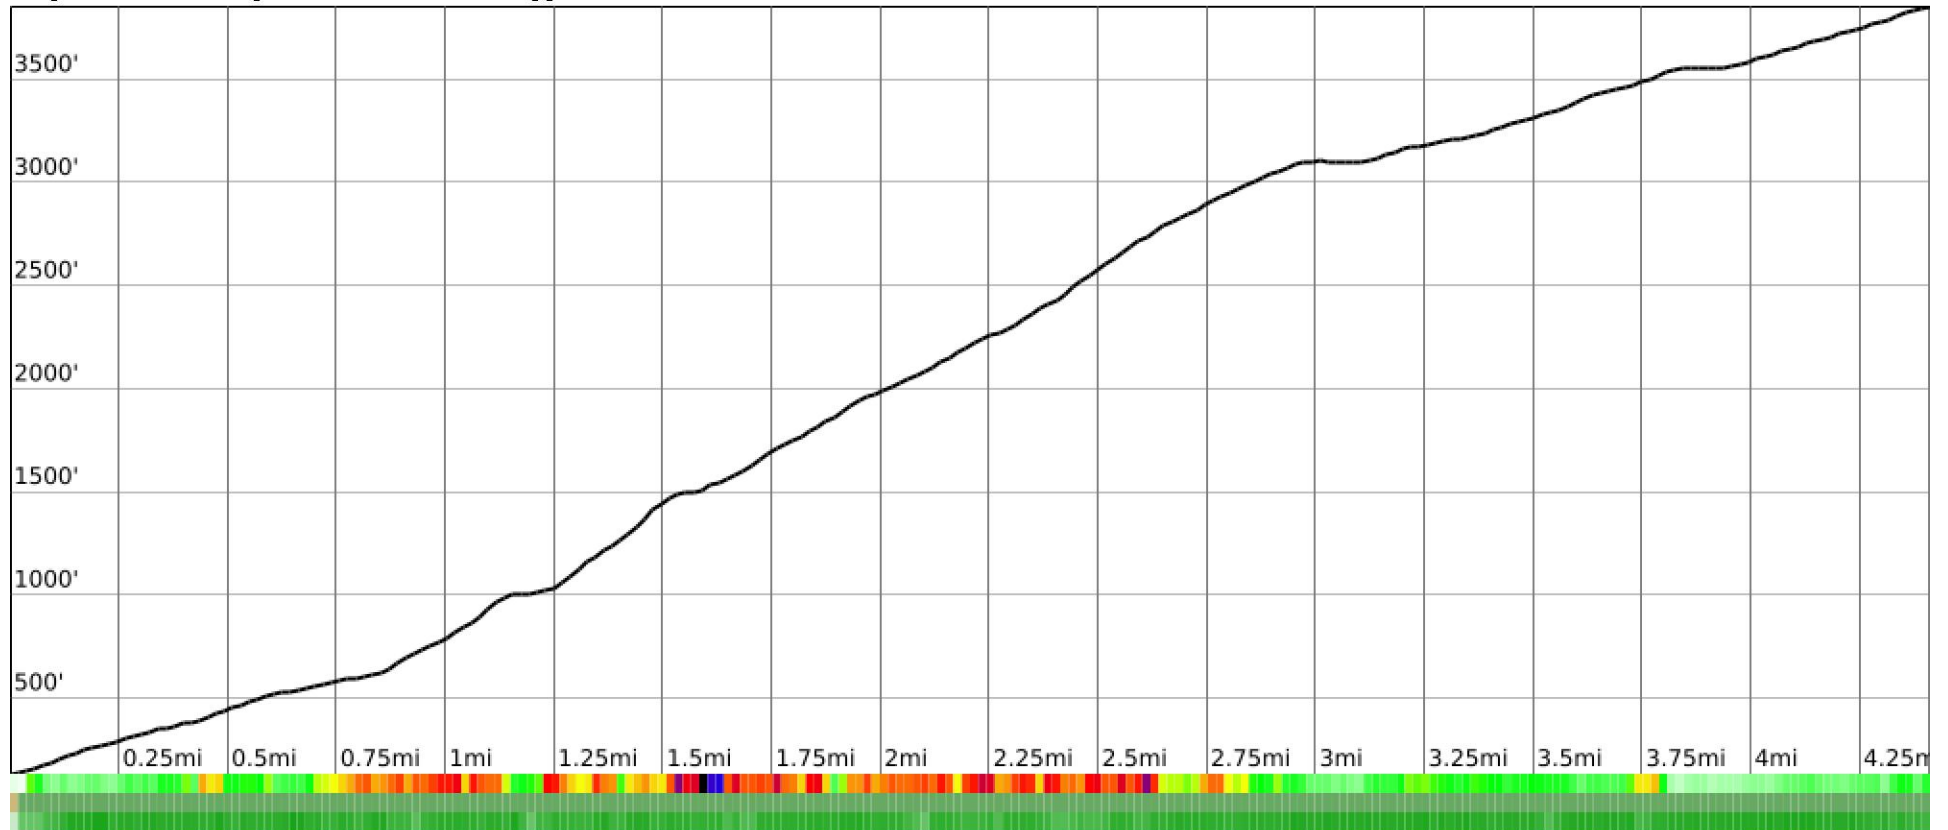

Measured Profile

range 128' to 3855' gain 3734' loss 10' exaggeration 2.5x

Slope Angle (top), Land Cover (middle), Tree Cover (bottom)

Elevation

Min 131'
Avg 2098'
Max 3857'
Delta 3725'

Slope

Min 1°
Avg 25°
Max 63°

Aspect

Tree Cover

Land Cover

Forest 100%