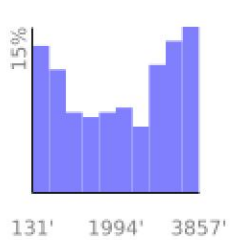

Measured Profile

range 128' to 3855' gain 3734' loss 10' exaggeration 2.5x

Slope Angle (top), Land Cover (middle), Tree Cover (bottom)

Elevation

Min 131'
Avg 2098'
Max 3857'
Delta 3725'

Slope

Min 1°
Avg 25°
Max 63°

Aspect

Tree Cover

Land Cover

Forest 100%