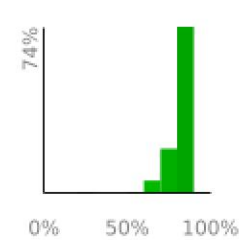

Measured Profile

range 128' to 3855' gain 3734' loss 10' exaggeration 2.5x

Slope Angle (top), Land Cover (middle), Tree Cover (bottom)

Elevation

Min 131'
Avg 2098'
Max 3857'
Delta 3725'

Slope

Min 1°
Avg 25°
Max 63°

Aspect

Tree Cover

Land Cover

Forest 100%