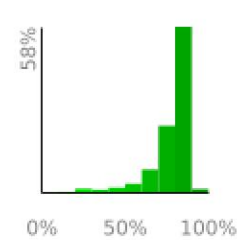

Measured Profile

range 46' to 4012' gain 4236' loss 4236' exaggeration 8.3x

Slope Angle (top), Land Cover (middle), Tree Cover (bottom)

Elevation

Min 46'
 Avg 2234'
 Max 4013'
 Delta 3967'

Slope

Min 1°
 Avg 21°
 Max 60°

Aspect

Tree Cover

Land Cover

Forest 97%
 Shrub 2%