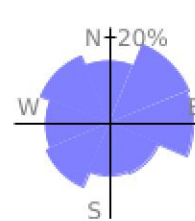

Measured Profile

range 46' to 4012' gain 4236' loss 4236' exaggeration 8.3x

Slope Angle (top), Land Cover (middle), Tree Cover (bottom)

Elevation

Min 46'
 Avg 2234'
 Max 4013'
 Delta 3967'

Slope

Min 1°
 Avg 21°
 Max 60°

Aspect

Tree Cover

Land Cover

Forest 97%
 Shrub 2%