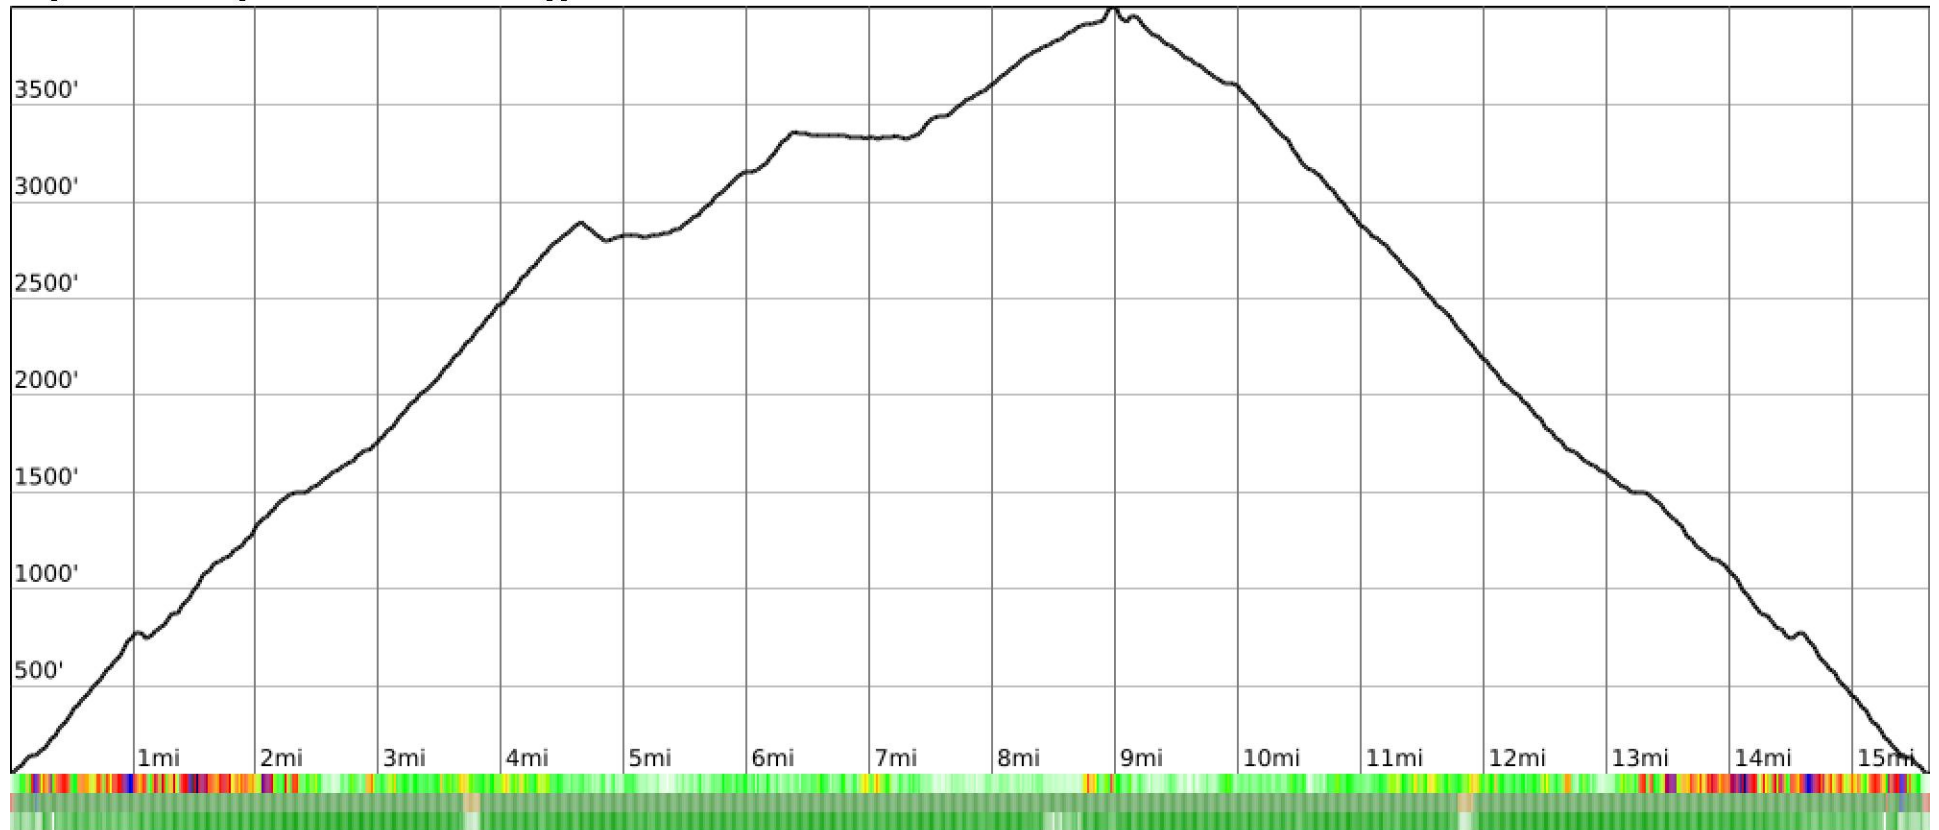

Measured Profile

range 46' to 4012' gain 4236' loss 4236' exaggeration 8.3x

Slope Angle (top), Land Cover (middle), Tree Cover (bottom)

Elevation

Min 46'
 Avg 2234'
 Max 4013'
 Delta 3967'

Slope

Min 1°
 Avg 21°
 Max 60°

Aspect

Tree Cover

Land Cover

Forest 97%
 Shrub 2%