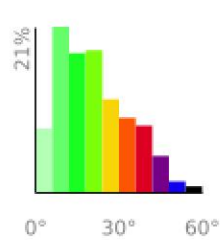

Measured Profile

range 46' to 4012' gain 4236' loss 4236' exaggeration 8.3x

Slope Angle (top), Land Cover (middle), Tree Cover (bottom)

Elevation

Min 46'
 Avg 2234'
 Max 4013'
 Delta 3967'

Slope

Min 1°
 Avg 21°
 Max 60°

Aspect

Tree Cover

Land Cover

Forest 97%
 Shrub 2%