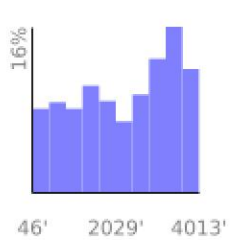

Measured Profile

range 46' to 4012' gain 4236' loss 4236' exaggeration 8.3x

Slope Angle (top), Land Cover (middle), Tree Cover (bottom)

Elevation

Min 46'
 Avg 2234'
 Max 4013'
 Delta 3967'

Slope

Min 1°
 Avg 21°
 Max 60°

Aspect

Tree Cover

Land Cover

Forest 97%
 Shrub 2%