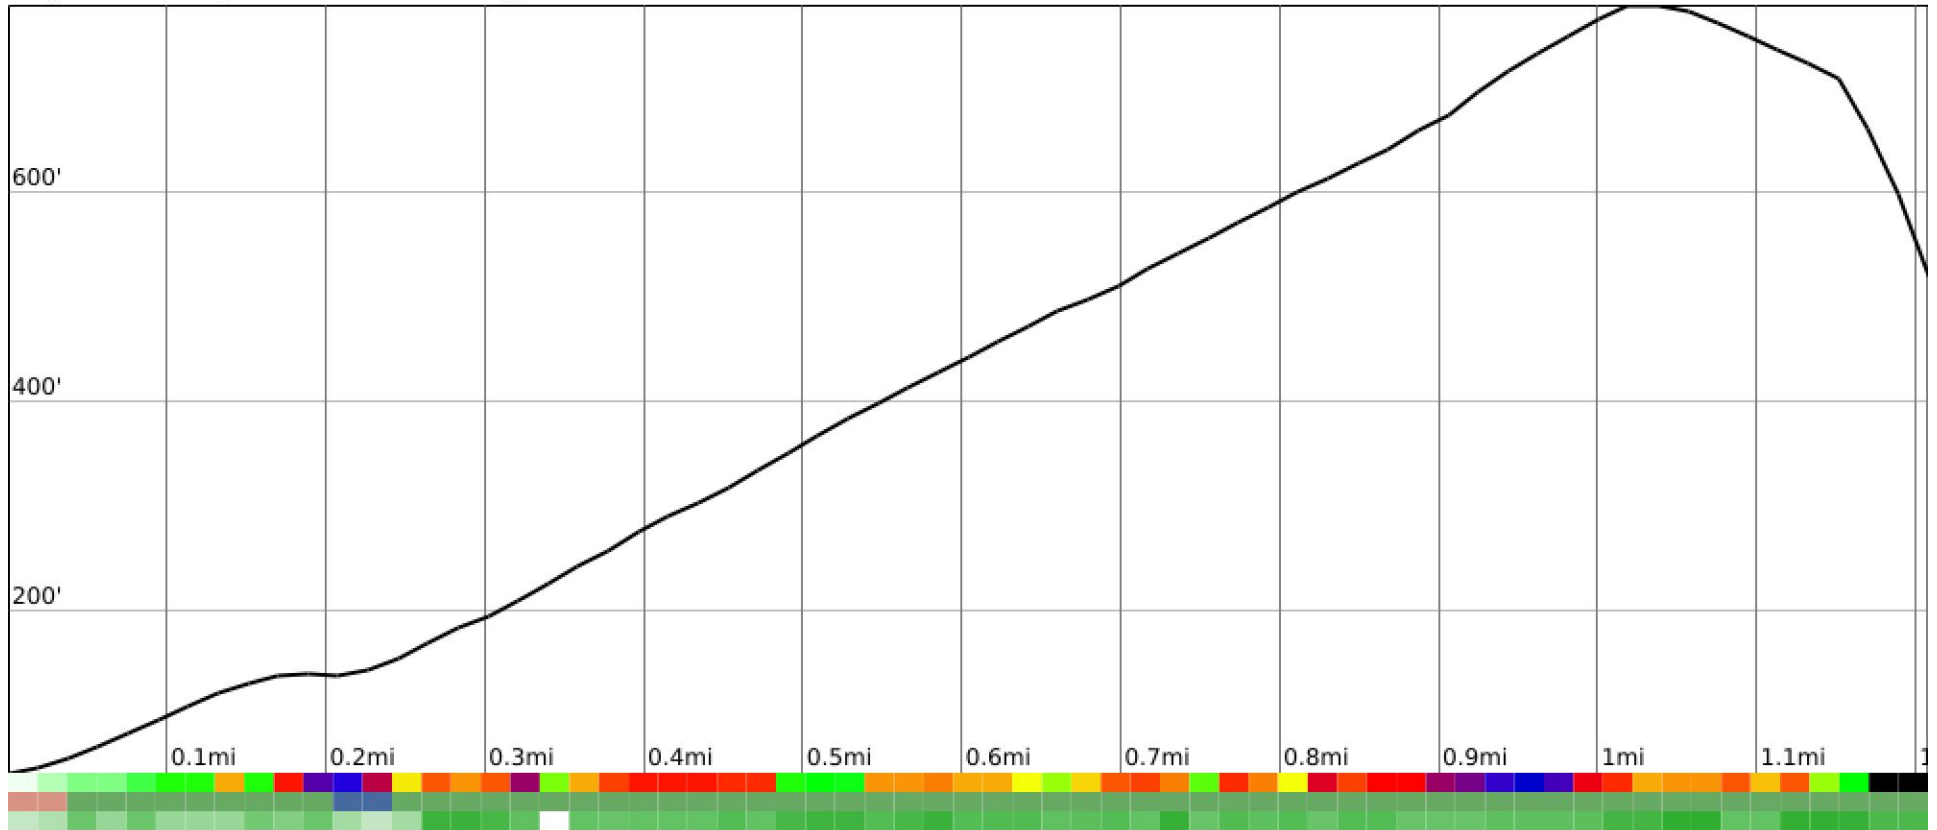

Measured Profile

range 46' to 778' gain 735' loss 259' exaggeration 3.5x

Slope Angle (top), Land Cover (middle), Tree Cover (bottom)

Elevation

Min 46'
Avg 427'
Max 780'
Delta 734'

Slope

Min 1°
Avg 34°
Max 80°

Aspect

Tree Cover

Land Cover

Forest 94%
Water 3%
Developed 3%