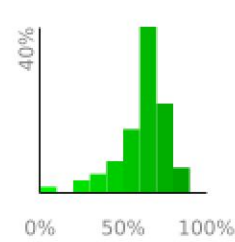

Measured Profile

range 46' to 778' gain 735' loss 259' exaggeration 3.5x

Slope Angle (top), Land Cover (middle), Tree Cover (bottom)

Elevation

Min 46'
Avg 427'
Max 780'
Delta 734'

Slope

Min 1°
Avg 34°
Max 80°

Aspect

Tree Cover

Land Cover

Forest 94%
Water 3%
Developed 3%