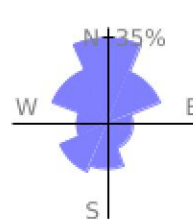

Measured Profile

range 46' to 778' gain 735' loss 259' exaggeration 3.5x

Slope Angle (top), Land Cover (middle), Tree Cover (bottom)

Elevation

Min 46'
Avg 427'
Max 780'
Delta 734'

Slope

Min 1°
Avg 34°
Max 80°

Aspect

Tree Cover

Land Cover

Forest 94%
Water 3%
Developed 3%