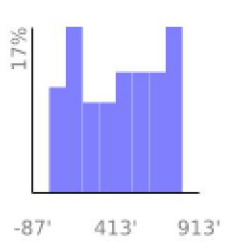

Measured Profile

range 46' to 778' gain 735' loss 259' exaggeration 3.5x

Slope Angle (top), Land Cover (middle), Tree Cover (bottom)

Elevation

Min 46'
Avg 427'
Max 780'
Delta 734'

Slope

Min 1°
Avg 34°
Max 80°

Aspect

Tree Cover

Land Cover

Forest 94%
Water 3%
Developed 3%