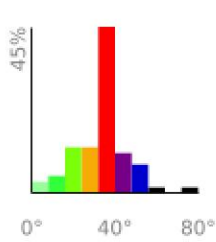

Measured Profile

range 46' to 778' gain 735' loss 259' exaggeration 3.5x

Slope Angle (top), Land Cover (middle), Tree Cover (bottom)

Elevation

Min 46'
Avg 427'
Max 780'
Delta 734'

Slope

Min 1°
Avg 34°
Max 80°

Aspect

Tree Cover

Land Cover

Forest 94%
Water 3%
Developed 3%