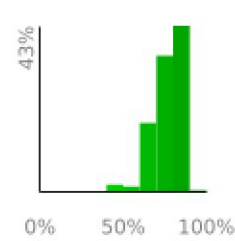

Measured Profile

range 102' to 1506' gain 1414' loss 1414' exaggeration 5.9x

Slope Angle (top), Land Cover (middle), Tree Cover (bottom)

Elevation

Min 102'
Avg 800'
Max 1507'
Delta 1405'

Slope

Min 4°
Avg 29°
Max 49°

Aspect

Tree Cover

Land Cover

Forest 93%
Developed 5%
Wetland 2%