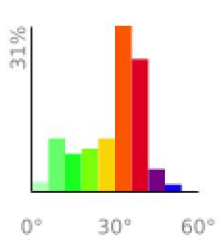

Measured Profile

range 102' to 1506' gain 1414' loss 1414' exaggeration 5.9x

Slope Angle (top), Land Cover (middle), Tree Cover (bottom)

Elevation

Min 102'
Avg 800'
Max 1507'
Delta 1405'

Slope

Min 4°
Avg 29°
Max 49°

Aspect

Tree Cover

Land Cover

Forest 93%
Developed 5%
Wetland 2%