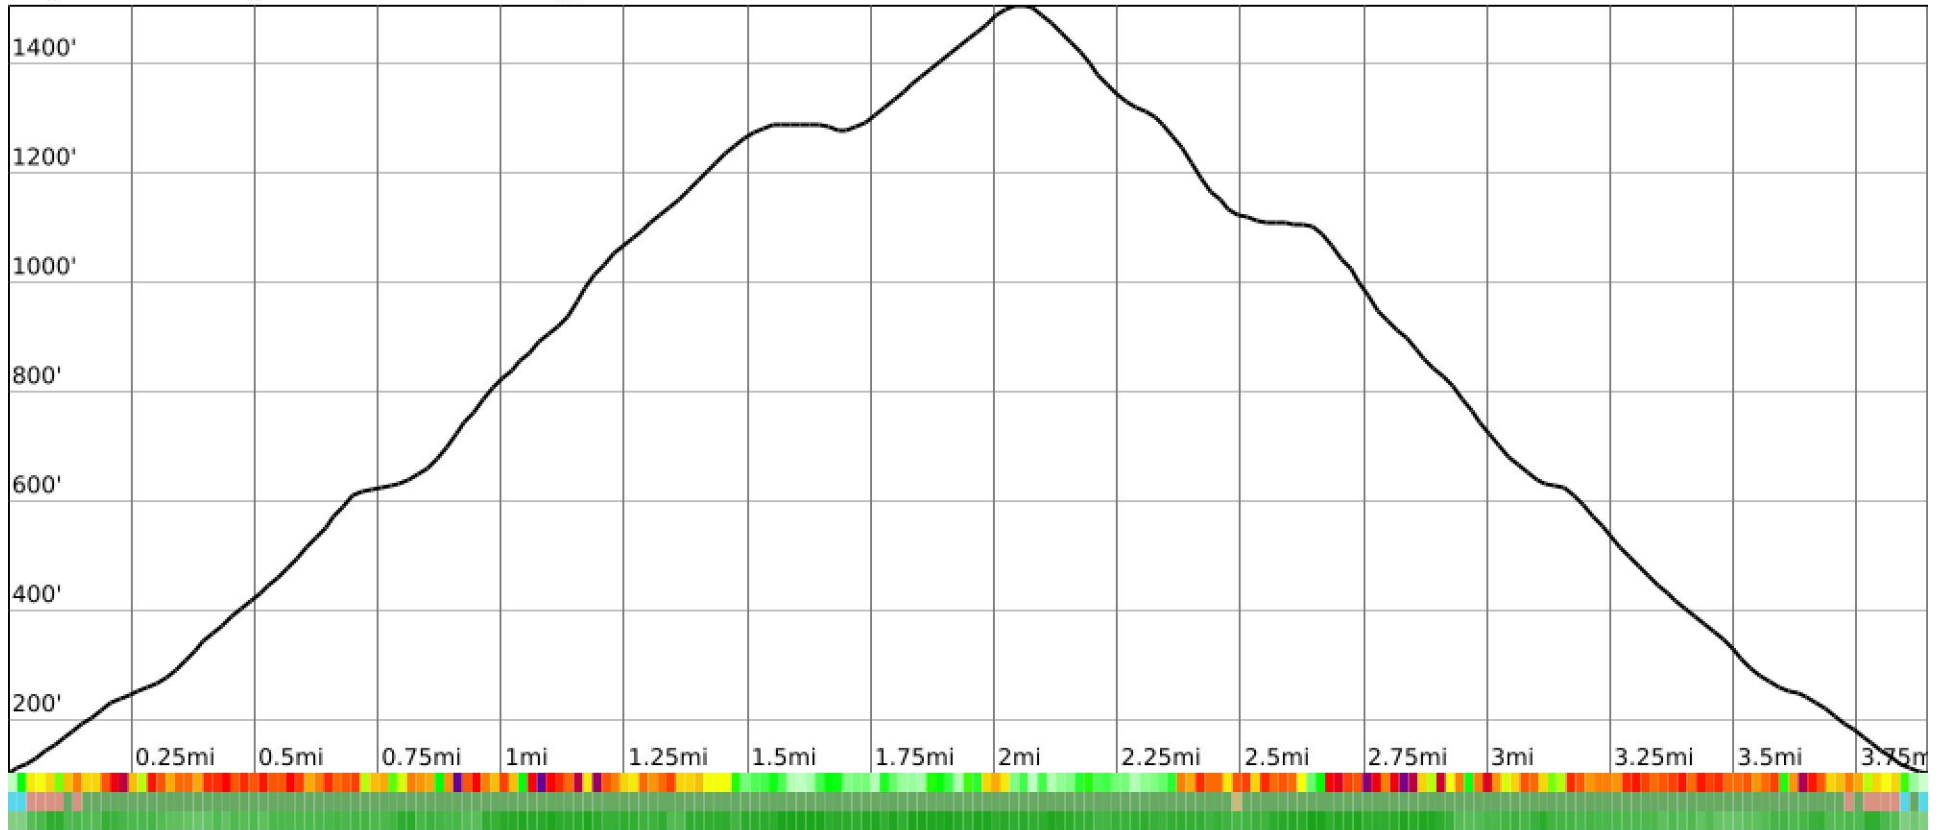

Measured Profile

range 102' to 1506' gain 1414' loss 1414' exaggeration 5.9x

Slope Angle (top), Land Cover (middle), Tree Cover (bottom)

Elevation

Min 102'
Avg 800'
Max 1507'
Delta 1405'

Slope

Min 4°
Avg 29°
Max 49°

Aspect

Tree Cover

Land Cover

Forest 93%
Developed 5%
Wetland 2%