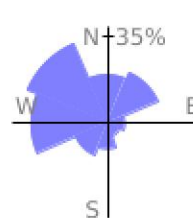

Measured Profile

range 102' to 1506' gain 1414' loss 1414' exaggeration 5.9x

Slope Angle (top), Land Cover (middle), Tree Cover (bottom)

Elevation

Min 102'
Avg 800'
Max 1507'
Delta 1405'

Slope

Min 4°
Avg 29°
Max 49°

Aspect

Tree Cover

Land Cover

Forest 93%
Developed 5%
Wetland 2%