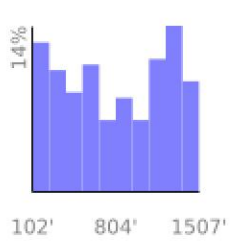

Measured Profile

range 102' to 1506' gain 1414' loss 1414' exaggeration 5.9x

Slope Angle (top), Land Cover (middle), Tree Cover (bottom)

Elevation

Min 102'
Avg 800'
Max 1507'
Delta 1405'

Slope

Min 4°
Avg 29°
Max 49°

Aspect

Tree Cover

Land Cover

Forest 93%
Developed 5%
Wetland 2%