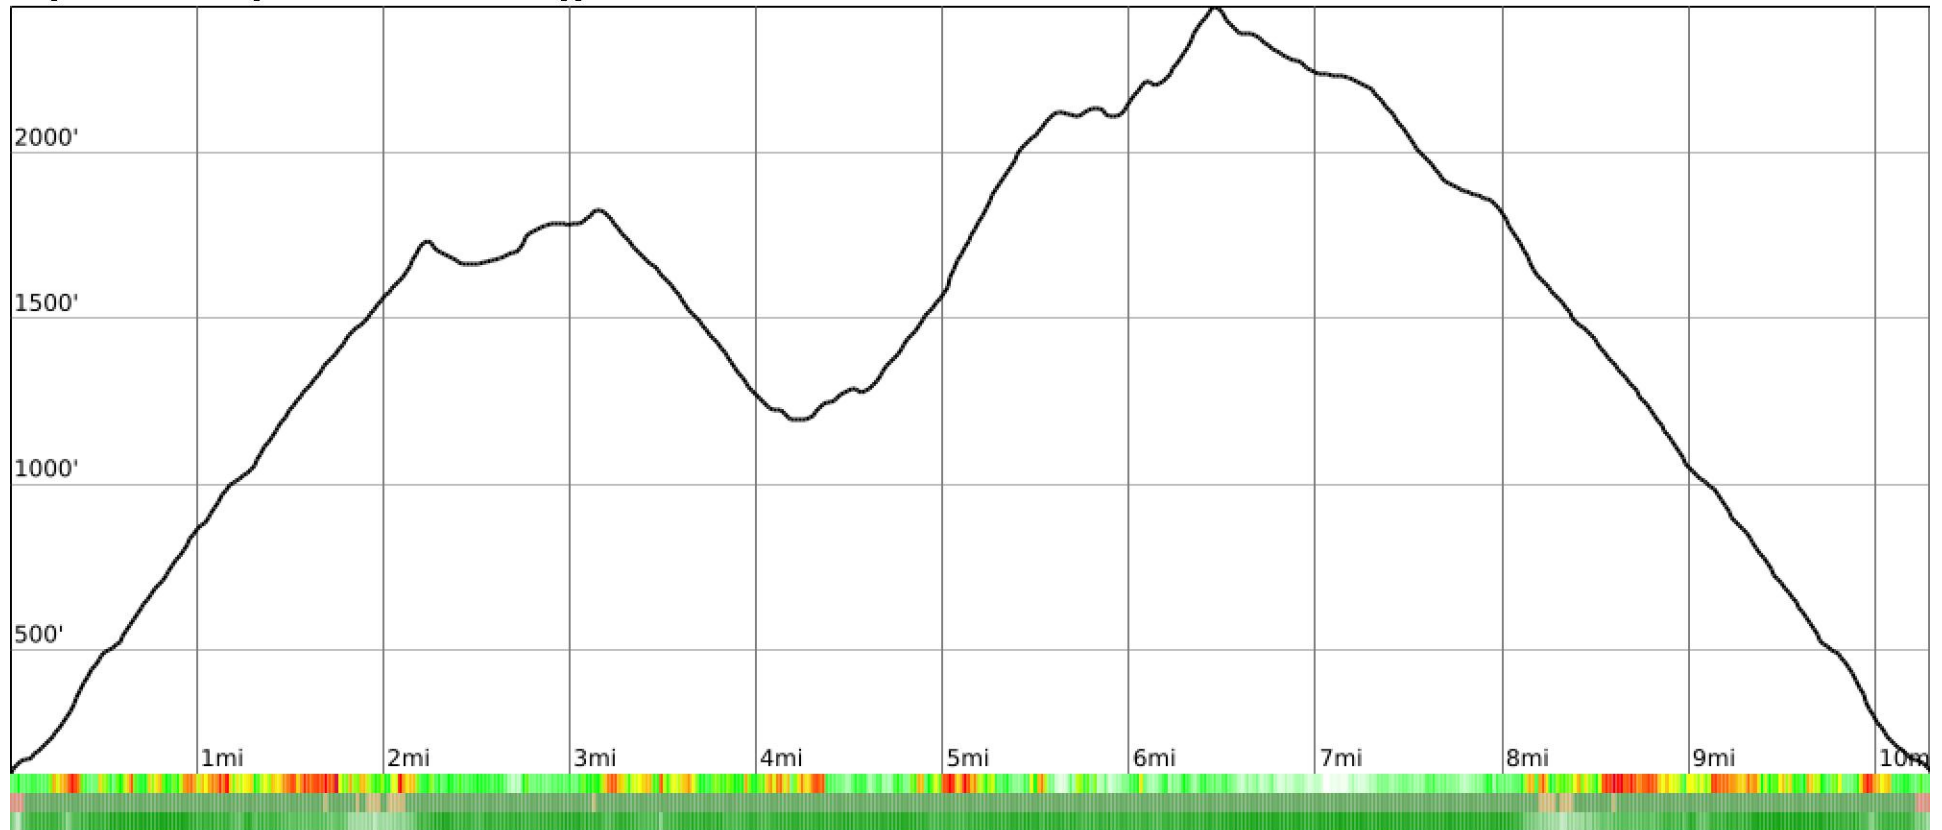

Measured Profile

range 125' to 2441' gain 3081' loss 3071' exaggeration 9.4x

Slope Angle (top), Land Cover (middle), Tree Cover (bottom)

Elevation

Min 126'
Avg 1437'
Max 2444'
Delta 2318'

Slope

Min 0°
Avg 21°
Max 43°

Aspect

Tree Cover

Land Cover

Forest 94%
Shrub 4%
Developed 1%