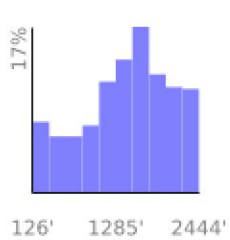

Measured Profile

range 125' to 2441' gain 3081' loss 3071' exaggeration 9.4x

Slope Angle (top), Land Cover (middle), Tree Cover (bottom)

Elevation

Min 126'
Avg 1437'
Max 2444'
Delta 2318'

Slope

Min 0°
Avg 21°
Max 43°

Aspect

Tree Cover

Land Cover

Forest 94%
Shrub 4%
Developed 1%