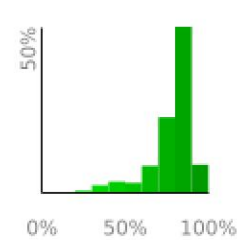

Measured Profile

range 125' to 2441' gain 3081' loss 3071' exaggeration 9.4x

Slope Angle (top), Land Cover (middle), Tree Cover (bottom)

Elevation

Min 126'
Avg 1437'
Max 2444'
Delta 2318'

Slope

Min 0°
Avg 21°
Max 43°

Aspect

Tree Cover

Land Cover

Forest 94%
Shrub 4%
Developed 1%