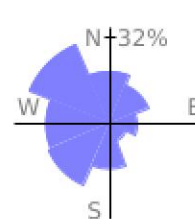

Measured Profile

range 125' to 2441' gain 3081' loss 3071' exaggeration 9.4x

Slope Angle (top), Land Cover (middle), Tree Cover (bottom)

Elevation

Min 126'
Avg 1437'
Max 2444'
Delta 2318'

Slope

Min 0°
Avg 21°
Max 43°

Aspect

Tree Cover

Land Cover

Forest 94%
Shrub 4%
Developed 1%