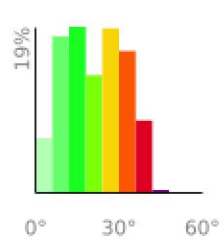

Measured Profile

range 125' to 2441' gain 3081' loss 3071' exaggeration 9.4x

Slope Angle (top), Land Cover (middle), Tree Cover (bottom)

Elevation

Min 126'
Avg 1437'
Max 2444'
Delta 2318'

Slope

Min 0°
Avg 21°
Max 43°

Aspect

Tree Cover

Land Cover

Forest 94%
Shrub 4%
Developed 1%